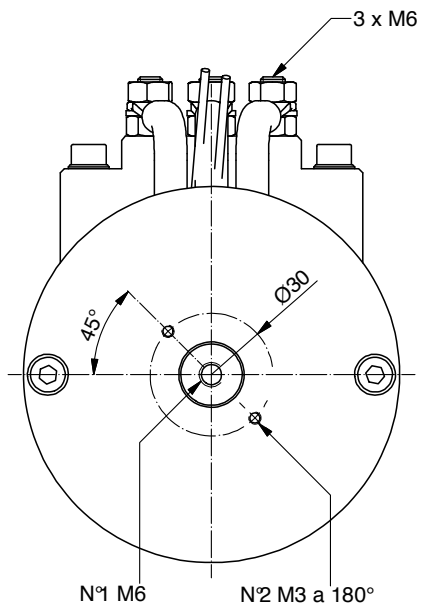

**AL073.P0002**

Power	300 W
Tension	24 V
Speed	3000 Rpm
Torque	0.96 Nm
Enclosure	IP 23