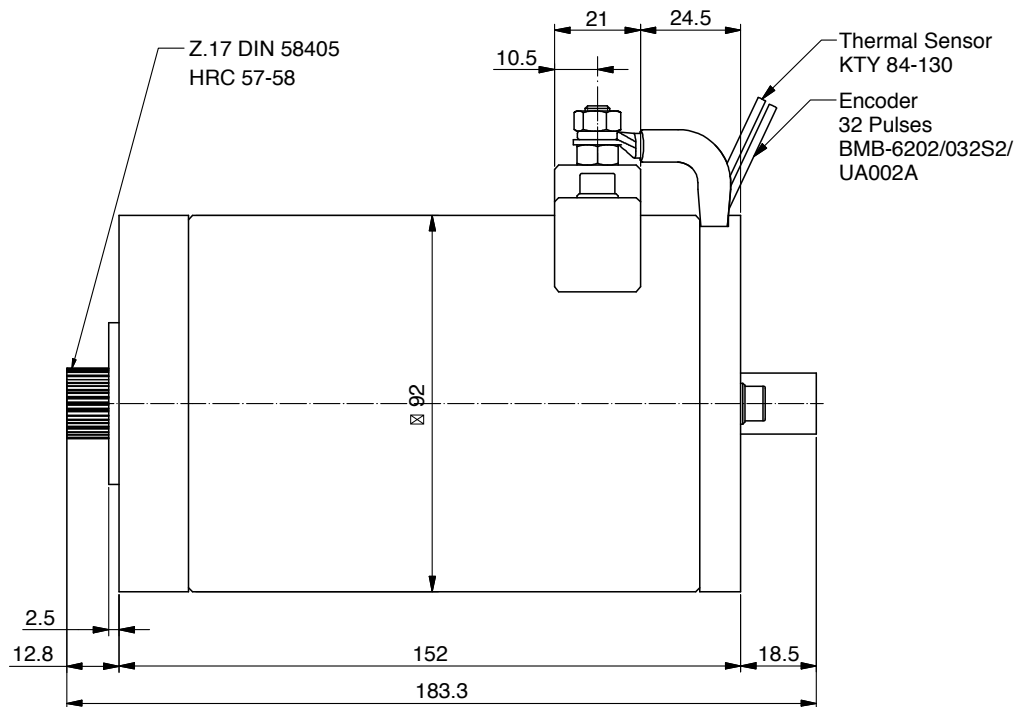

**AL073.P0002**

Power	300 W
Tension	24 V
Speed	3000 Rpm
Torque	0.96 Nm
Enclosure	IP 23