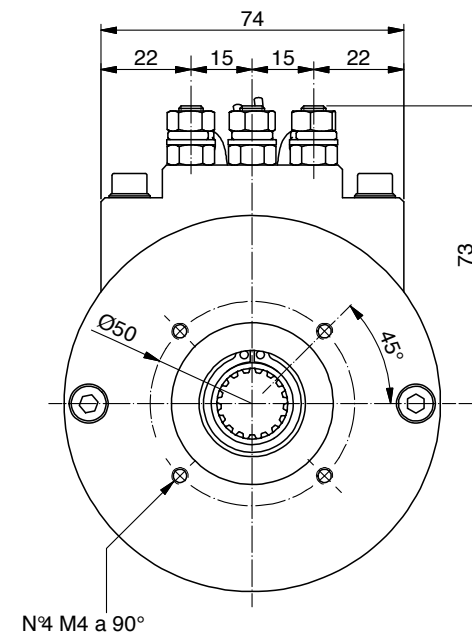

**AL073.P0002**

Power	300 W
Tension	24 V
Speed	3000 Rpm
Torque	0.96 Nm
Enclosure	IP 23