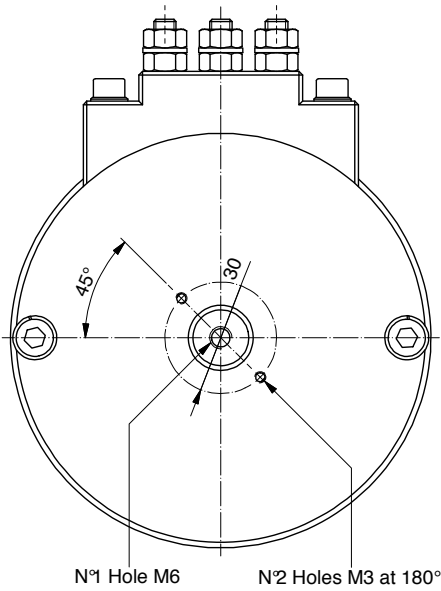

# AL090.0001.02

Power	400 W
Tension	24 V
Speed	2500 Rpm
Torque	1.5 Nm
Enclosure	IP 23