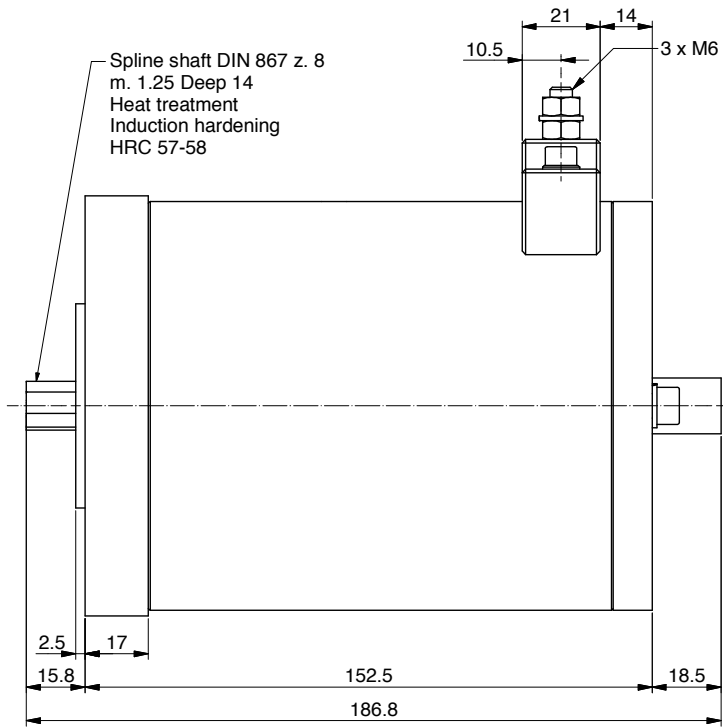

# AL090.0001.02

Power	400 W
Tension	24 V
Speed	2500 Rpm
Torque	1.5 Nm
Enclosure	IP 23