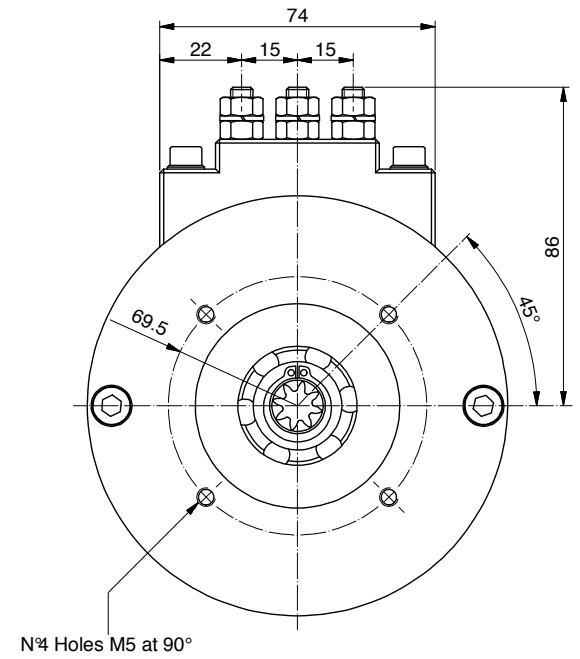

# AL090.0001.02

Power	400 W
Tension	24 V
Speed	2500 Rpm
Torque	1.5 Nm
Enclosure	IP 23