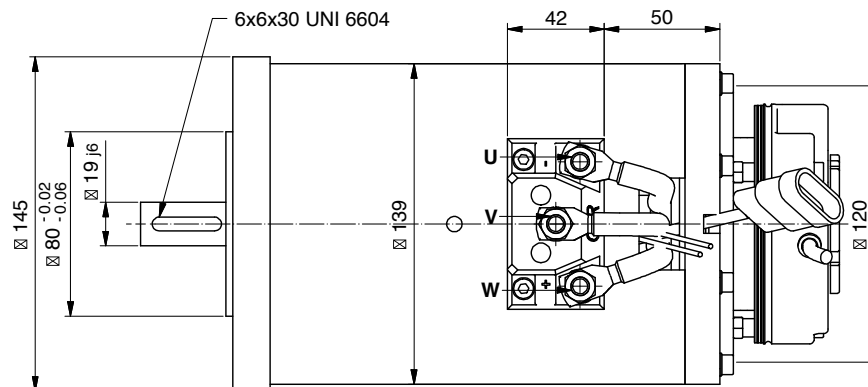

ALE125.0015

Power	1200 W
Tension	24 V
Speed	3500 Rpm
Current	63 Amp
Torque	3.3 Nm
Enclosure	IP 23