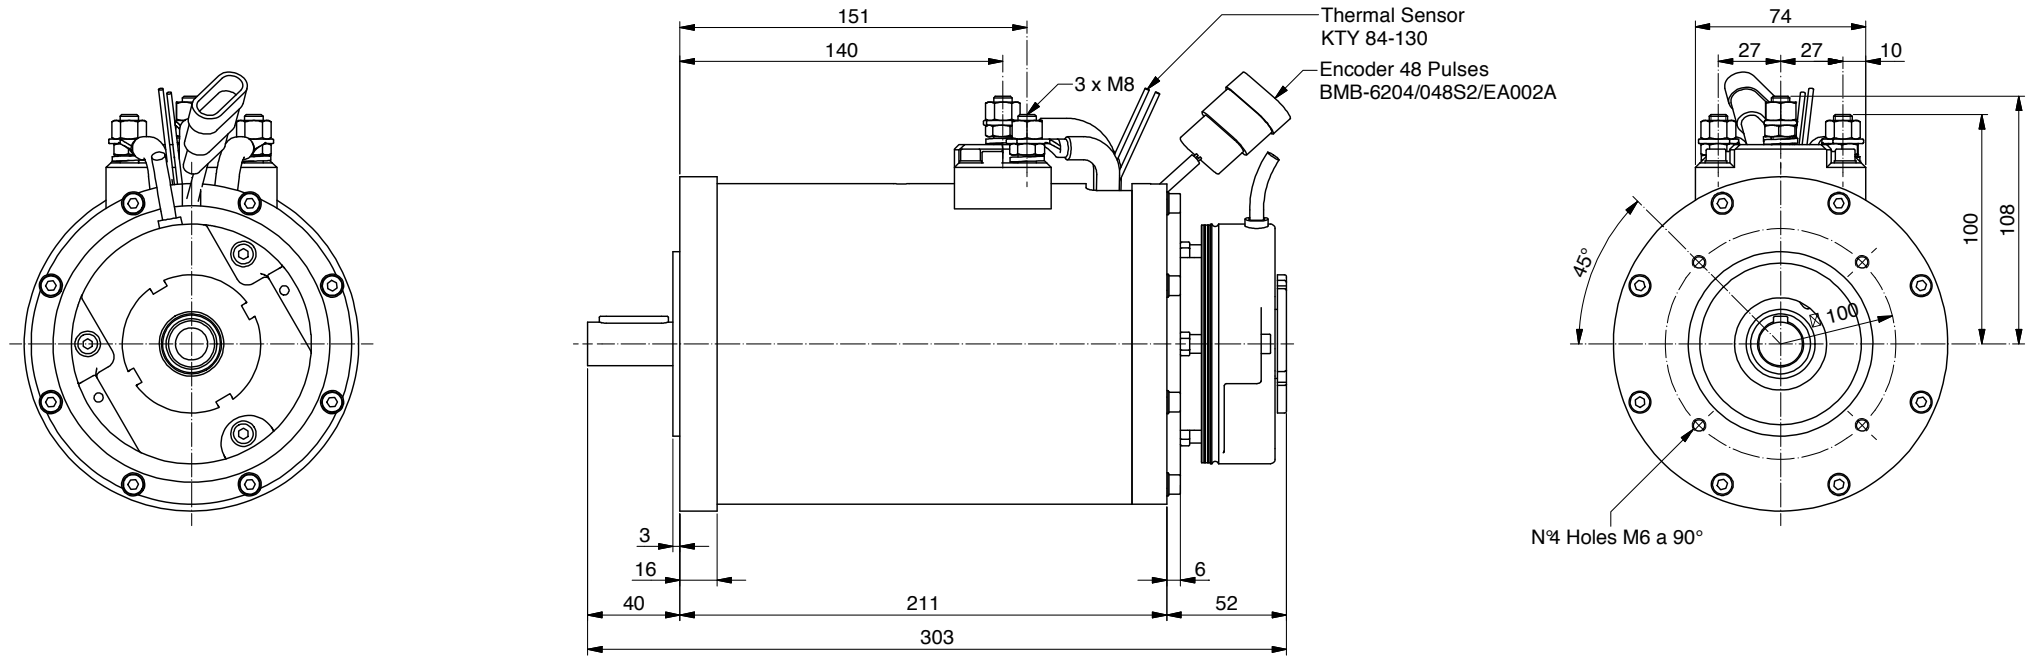

ALE125.0015

Power	1200 W
Tension	24 V
Speed	3500 Rpm
Current	63 Amp
Torque	3.3 Nm
Enclosure	IP 23