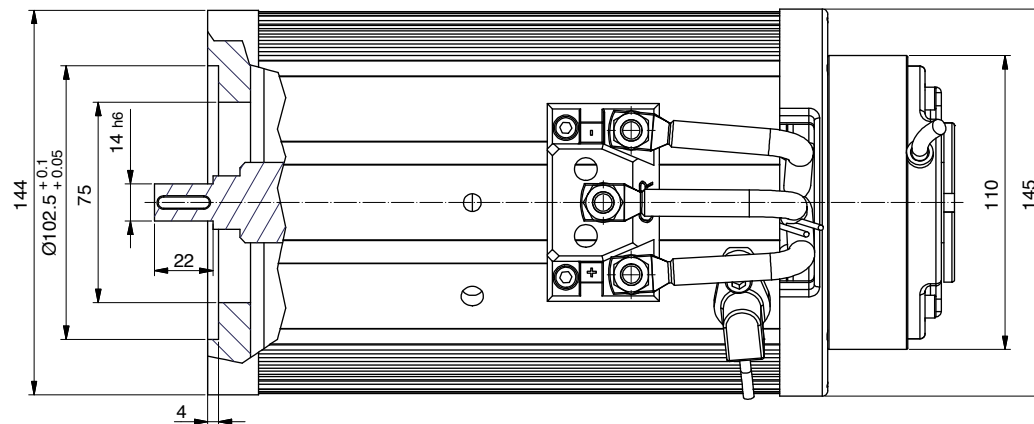

ALE125.P0001

Power	1200 W
Tension	24 V
Speed	2850 Rpm
Torque	4 Nm
Enclosure	IP 20