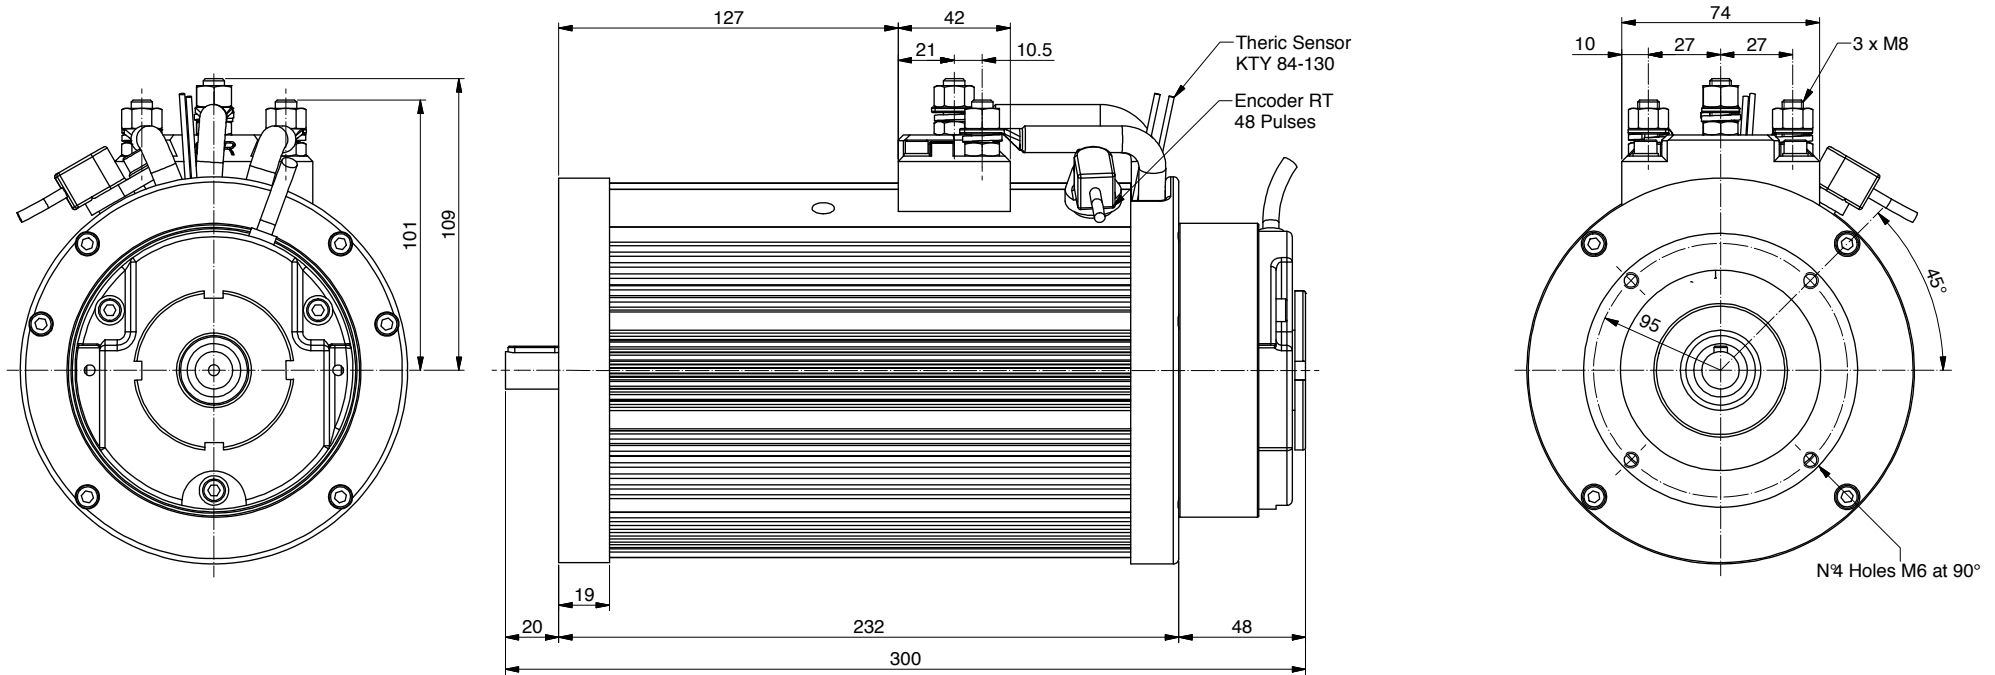

ALE125.P0001

Power	1200 W
Tension	24 V
Speed	2850 Rpm
Torque	4 Nm
Enclosure	IP 20