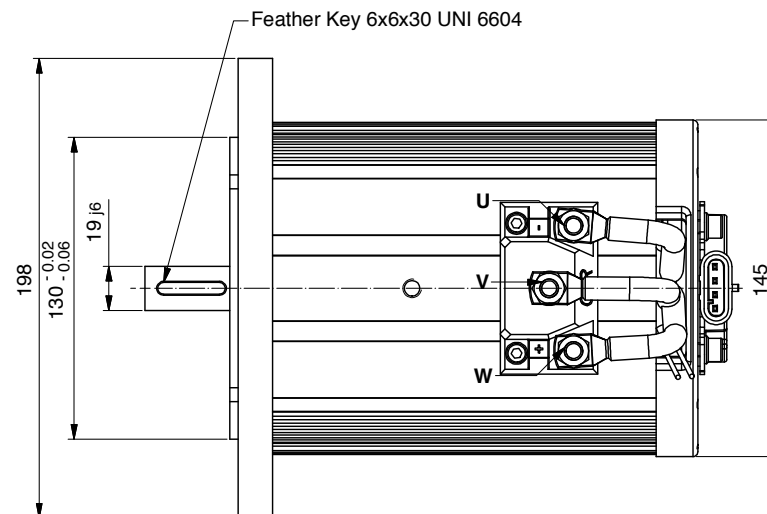

ALE125.P0002

Power	1200 W
Tension	48 V
Speed	3500 Rpm
Torque	3.3 Nm
Enclosure	IP 20