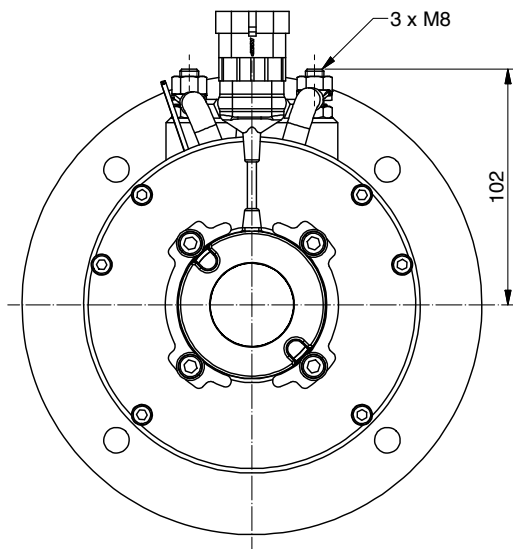

ALE125.P0002

Power	1200 W
Tension	48 V
Speed	3500 Rpm
Torque	3.3 Nm
Enclosure	IP 20