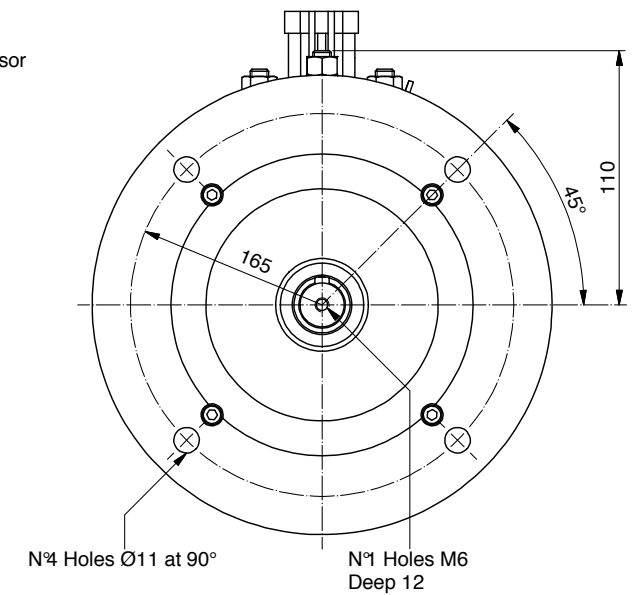

ALE125.P0002

Power	1200 W
Tension	48 V
Speed	3500 Rpm
Torque	3.3 Nm
Enclosure	IP 20