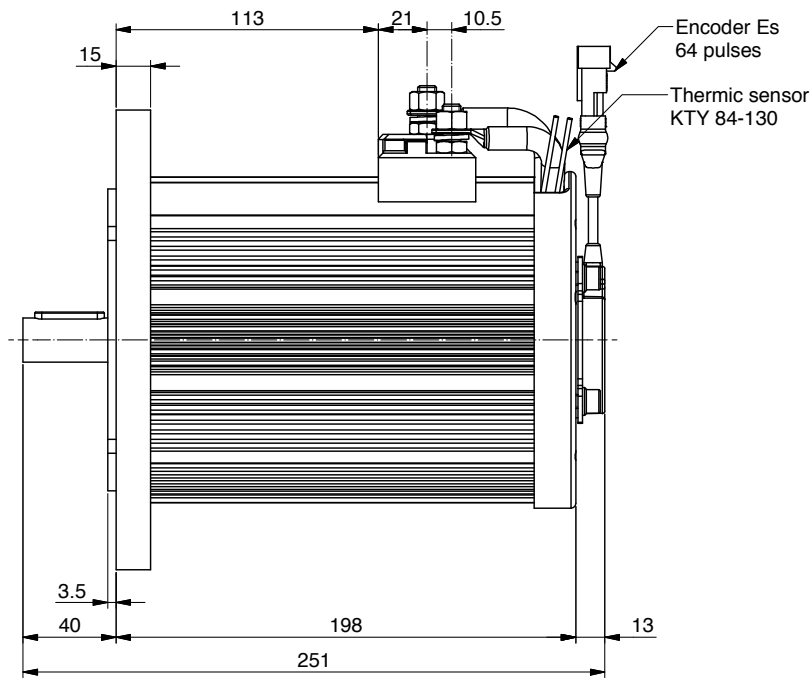

ALE125.P0002

Power	1200 W
Tension	48 V
Speed	3500 Rpm
Torque	3.3 Nm
Enclosure	IP 20