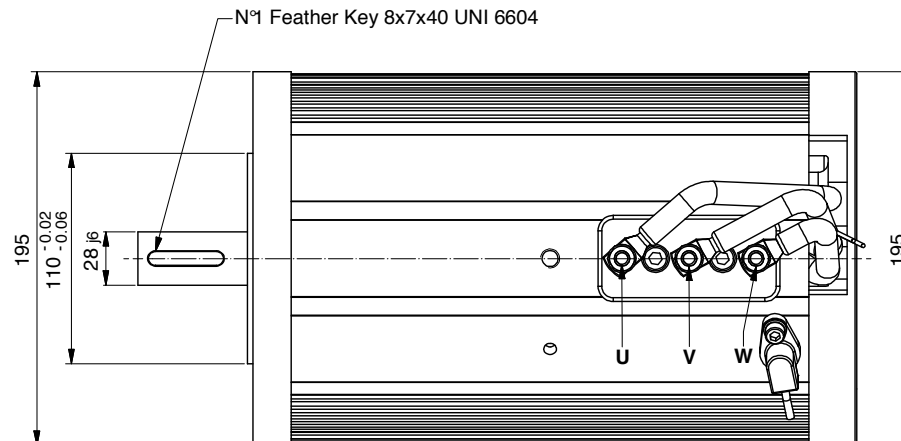

ALE173.P0001

Power	4000 W
Tension	48 V
Speed	2500 Rpm
Torque	15.2 Nm
Enclosure	IP 20