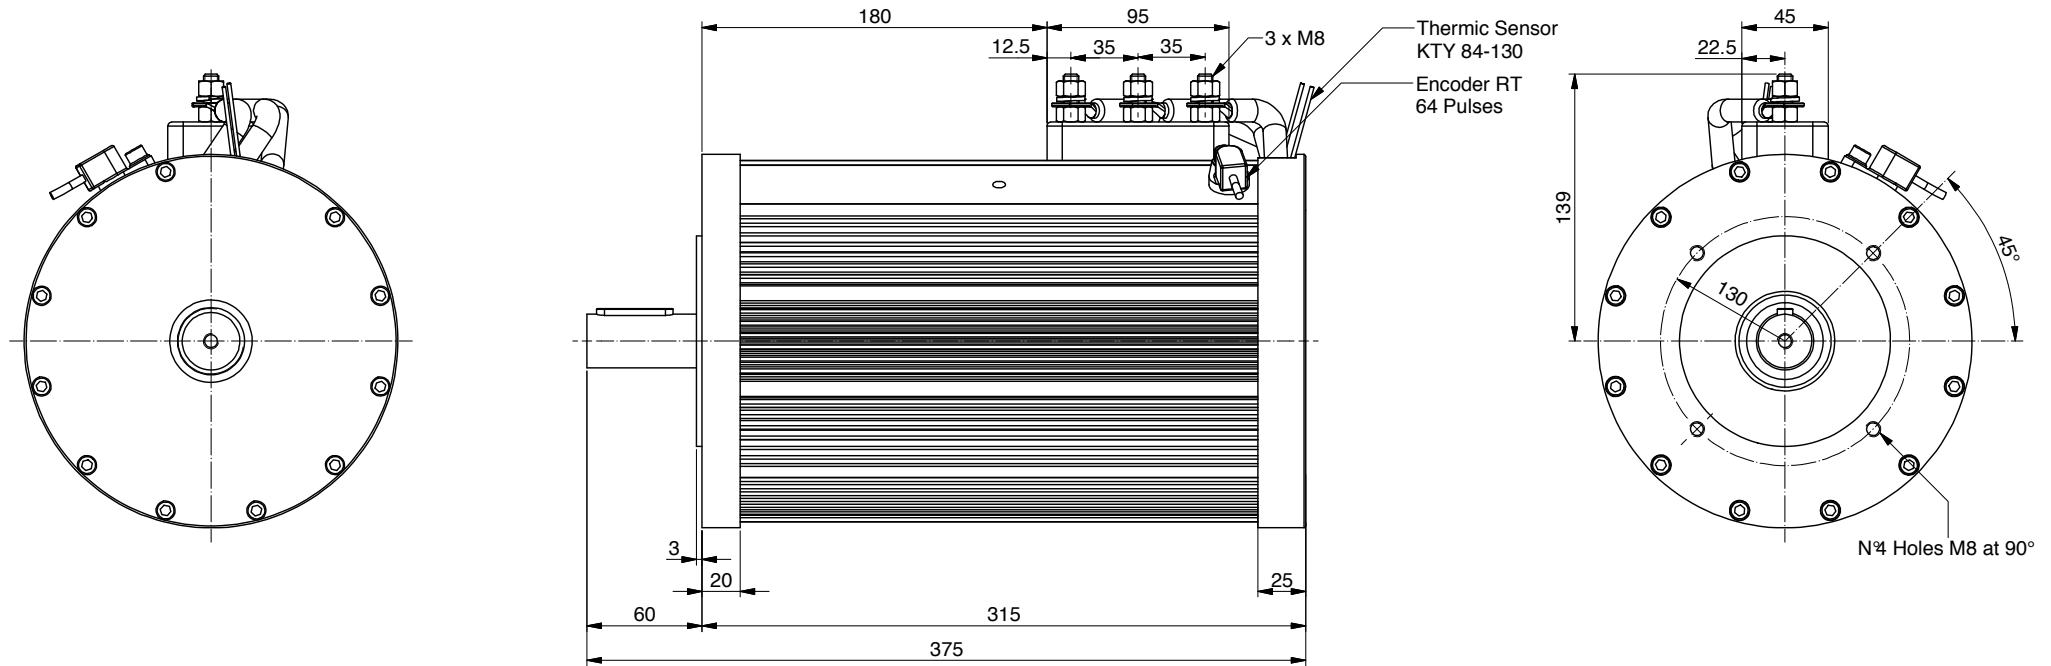

ALE173.P0001

Power	4000 W
Tension	48 V
Speed	2500 Rpm
Torque	15.2 Nm
Enclosure	IP 20