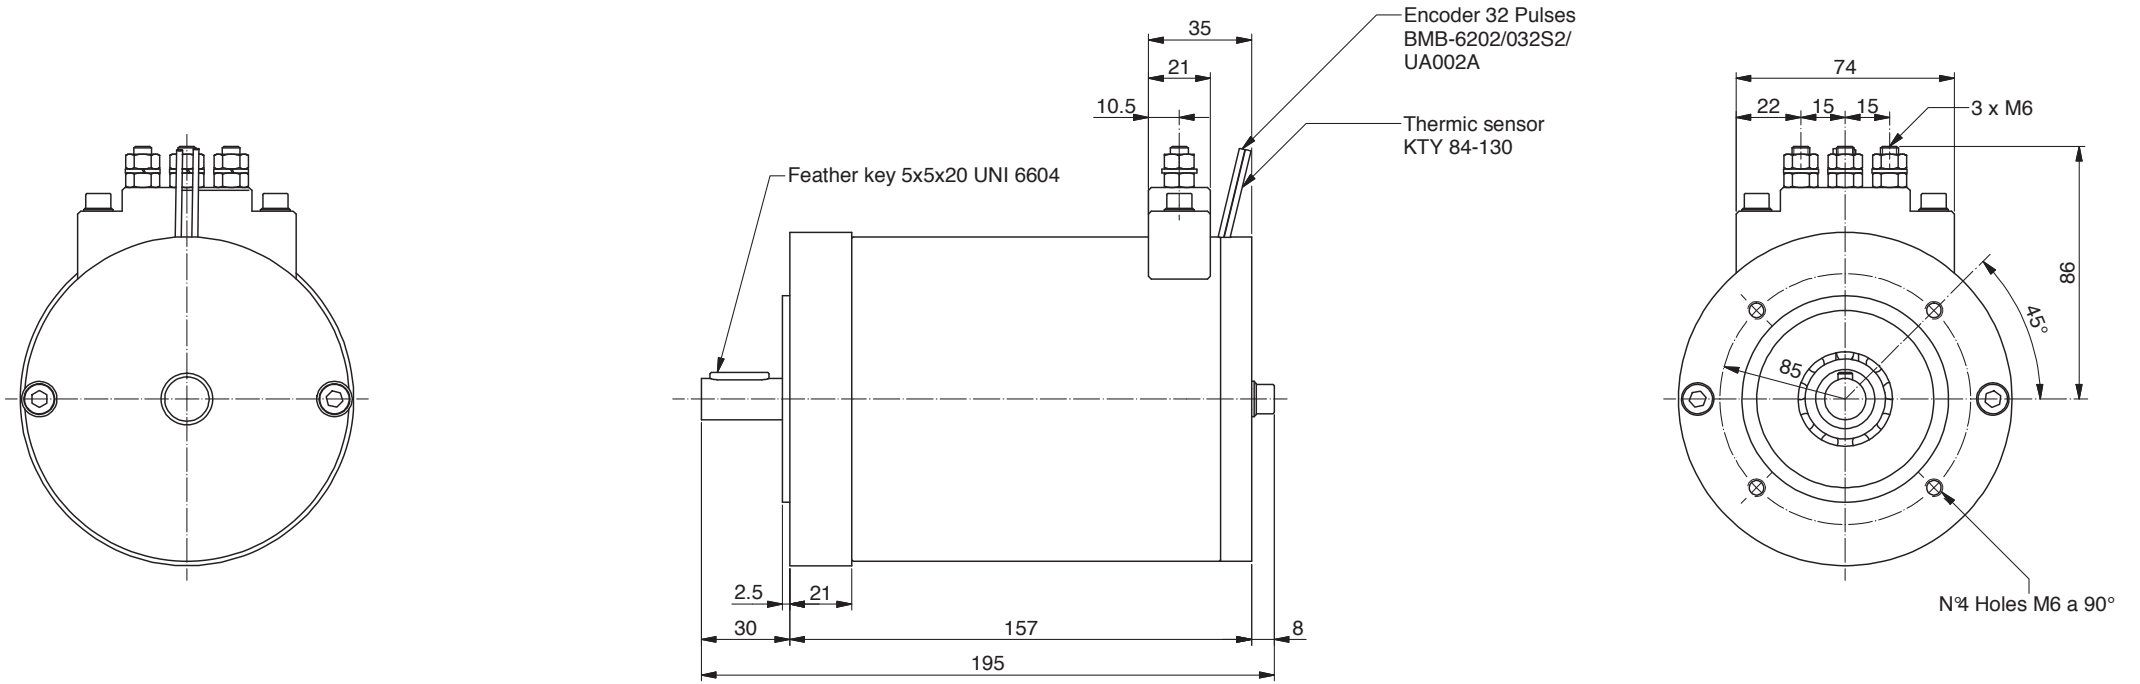

AM090.0021

Power	400 W
Tension	24 V
Speed	2850 Rpm
Torque	1.3 Nm
Enclosure	IP 20