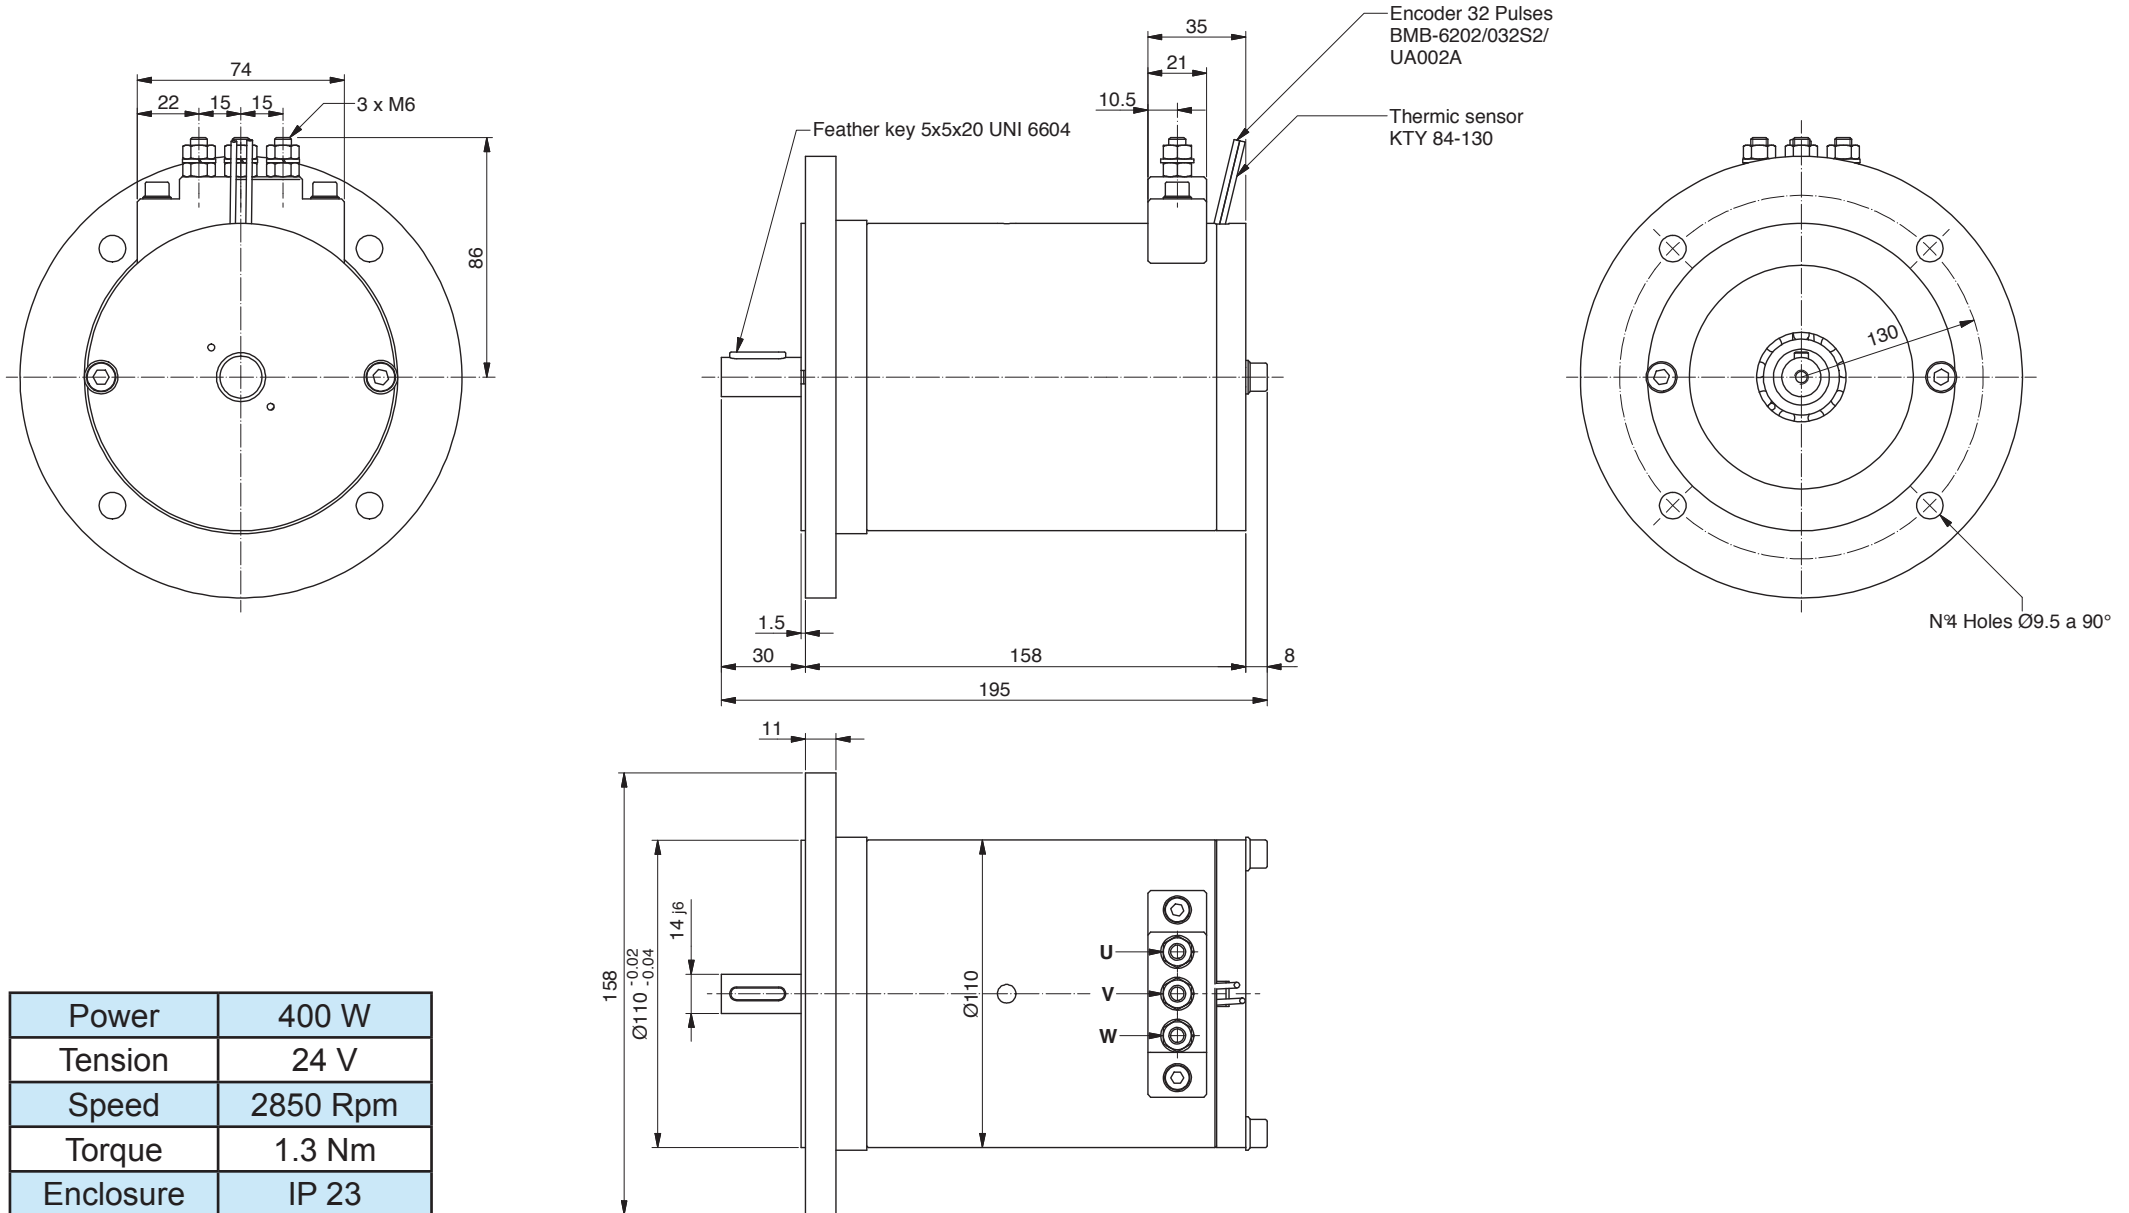

AM090.P0007

Power	400 W
Tension	24 V
Speed	2850 Rpm
Torque	1.3 Nm
Enclosure	IP 23