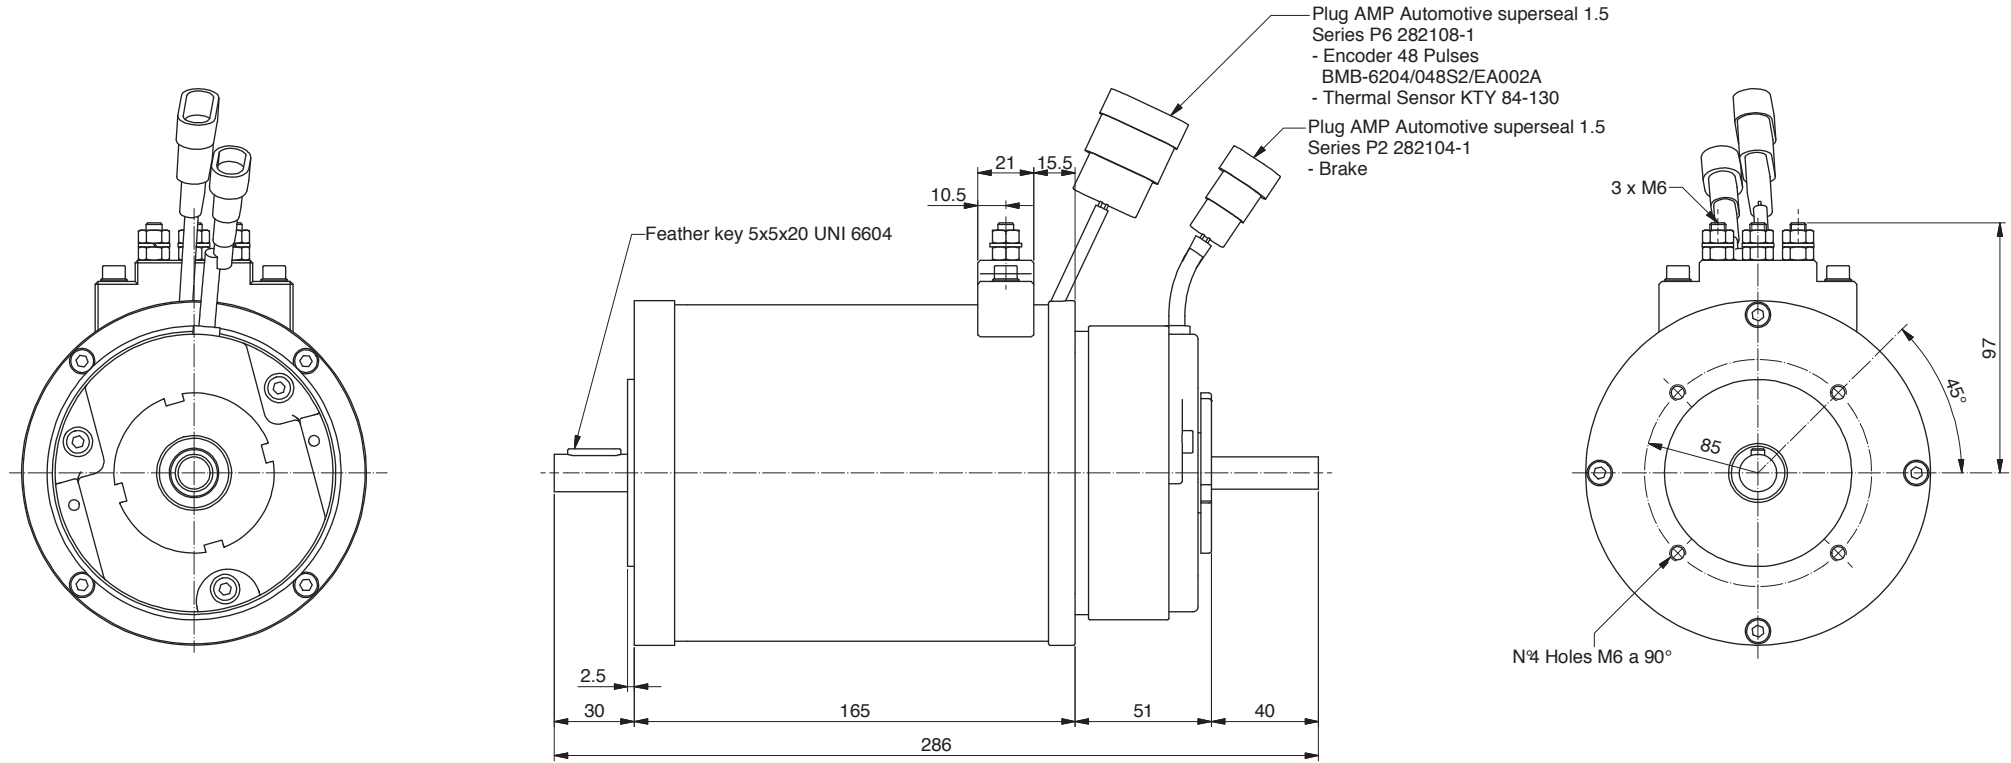

# AL106.0100.03

Power	700 W
Tension	48 V
Speed	2850 Rpm
Torque	2.3 Nm
Enclosure	IP 20