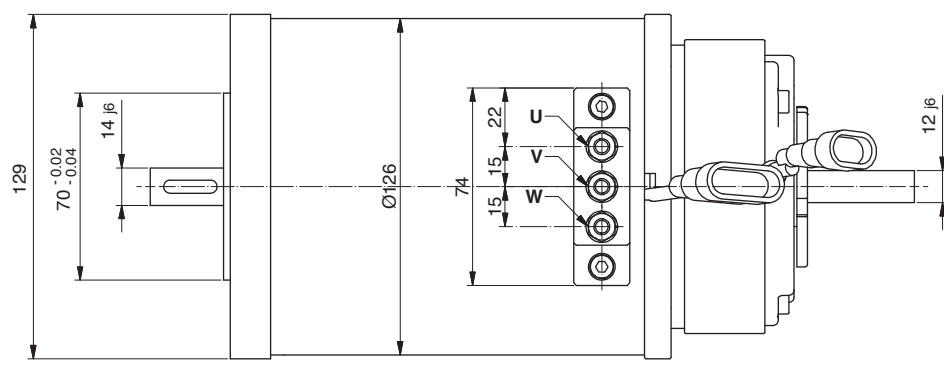

# AL106.0100.03

Power	700 W
Tension	48 V
Speed	2850 Rpm
Torque	2.3 Nm
Enclosure	IP 20