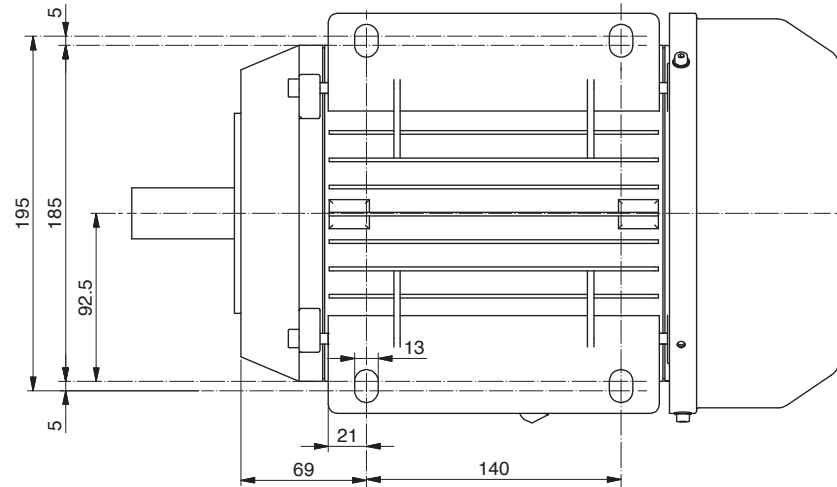

AL173.P0025

Power	5000 W
Tension	48 V
Speed	2900 Rpm
Torque	16.5 Nm
Enclosure	IP 65

Thermic Sensor
KTY 84-130

Encoder 64 Pulses
BMB-6206/064S2/
EA002A

Feather Key 8x7x40
UNI 6604