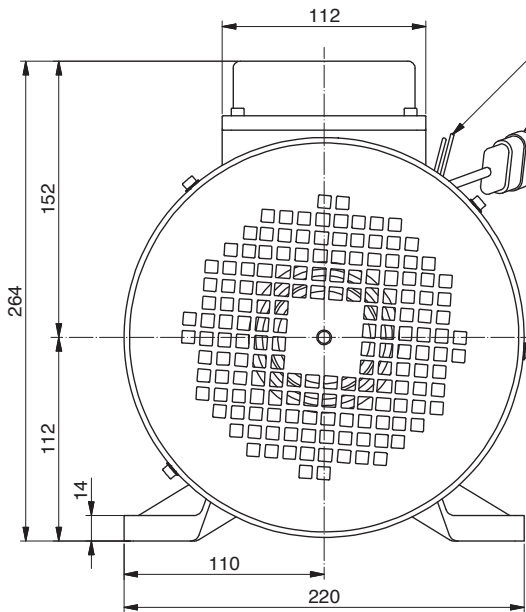

AL173.P0025

Power	5000 W
Tension	48 V
Speed	2900 Rpm
Torque	16.5 Nm
Enclosure	IP 65

Thermic Sensor
KTY 84-130

Encoder 64 Pulses
BMB-6206/064S2/
EA002A

Feather Key 8x7x40
UNI 6604