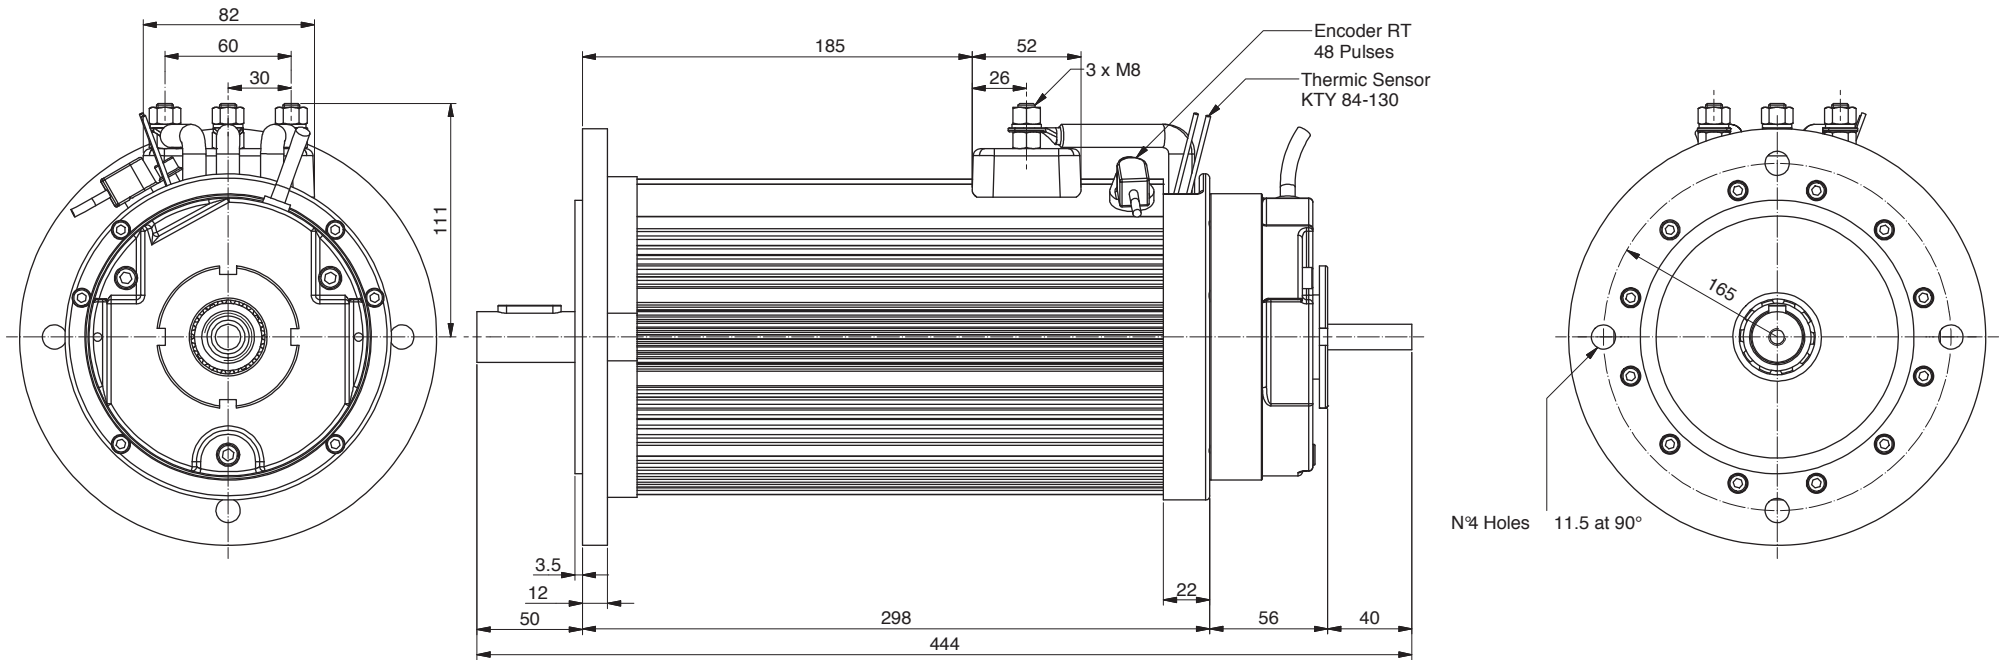

AL135.0270.01

Power	1500 W
Tension	48 V
Speed	1500 Rpm
Torque	9.6 Nm
Enclosure	IP 20