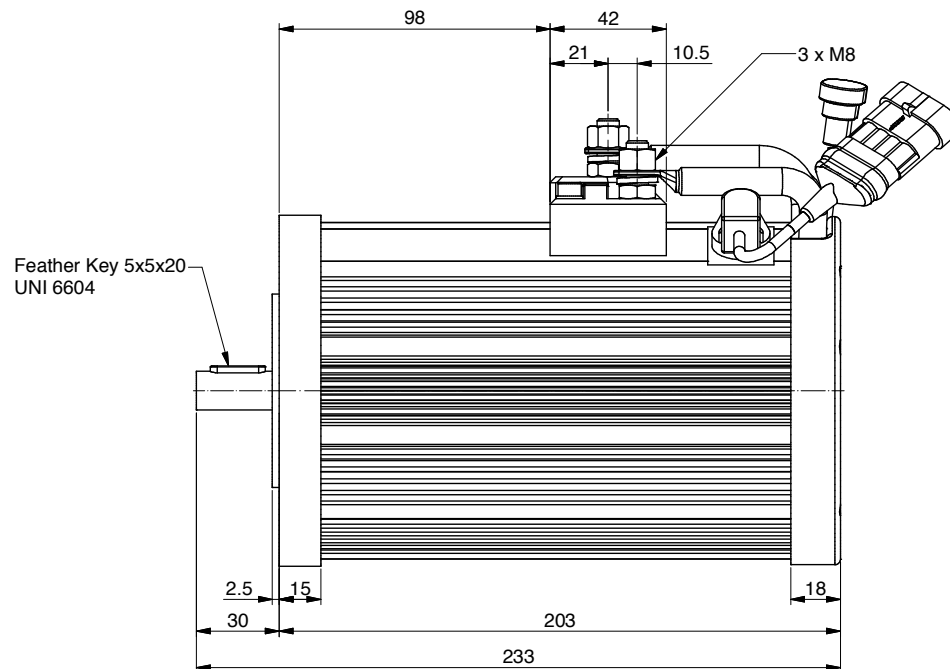

**ALE106.0002**

Power	600 W
Tension	24 V
Speed	2500 Rpm
Torque	2.3 Nm
Enclosure	IP 20