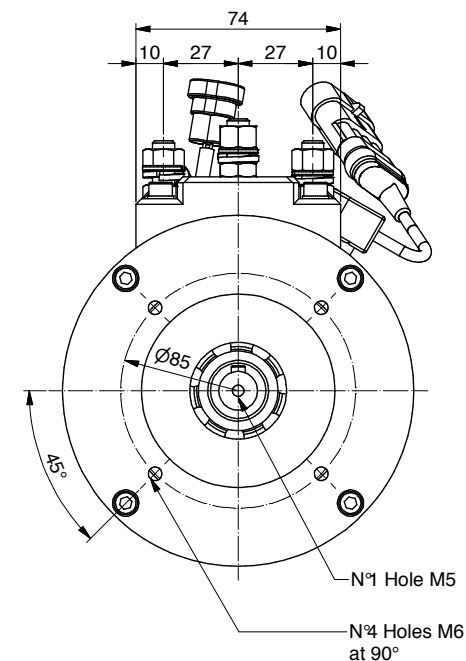

**ALE106.0002**

Power	600 W
Tension	24 V
Speed	2500 Rpm
Torque	2.3 Nm
Enclosure	IP 20