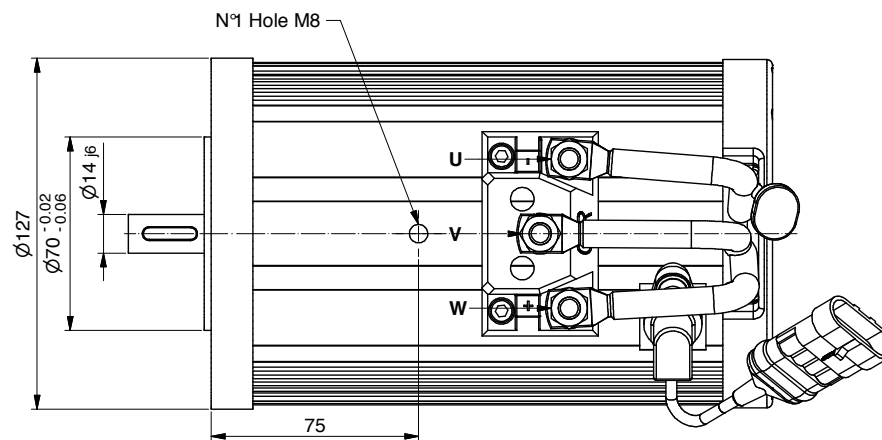

**ALE106.0002**

Power	600 W
Tension	24 V
Speed	2500 Rpm
Torque	2.3 Nm
Enclosure	IP 20