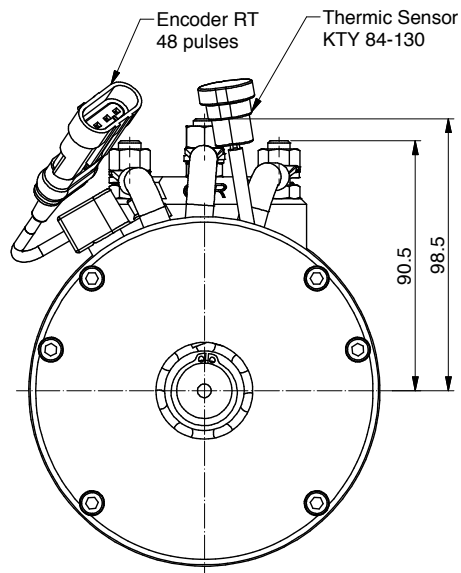

**ALE106.0002**

Power	600 W
Tension	24 V
Speed	2500 Rpm
Torque	2.3 Nm
Enclosure	IP 20