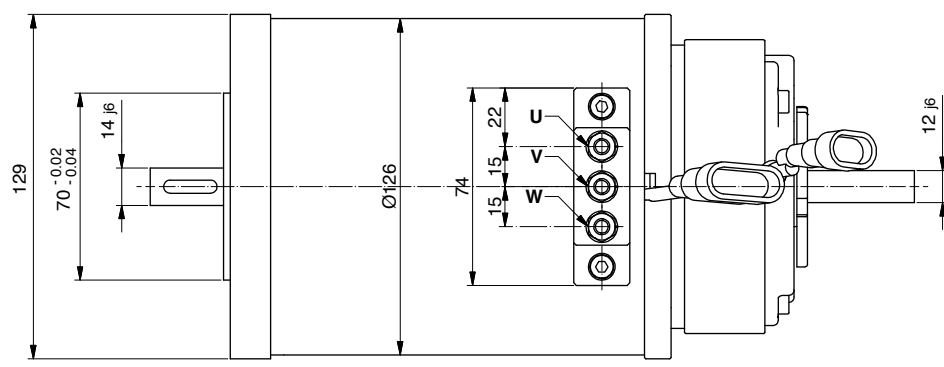

ALE106.0100.03

Power	700 W
Tension	48 V
Speed	2850 Rpm
Torque	2.3 Nm
Enclosure	IP 20