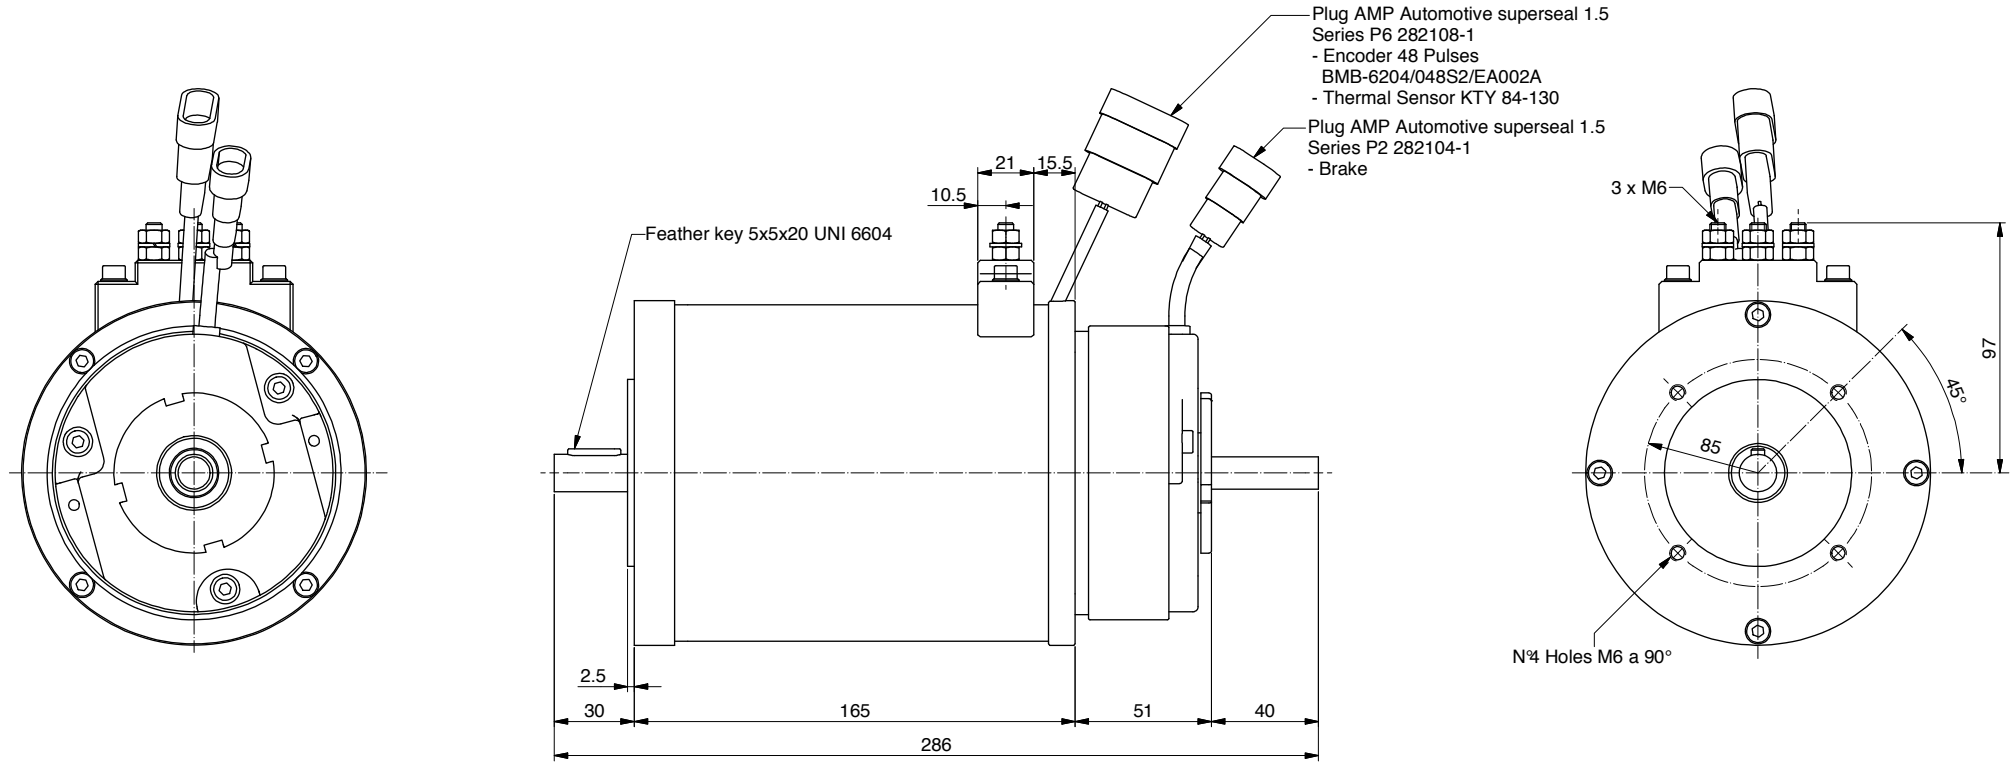

ALE106.0100.03

Power	700 W
Tension	48 V
Speed	2850 Rpm
Torque	2.3 Nm
Enclosure	IP 20