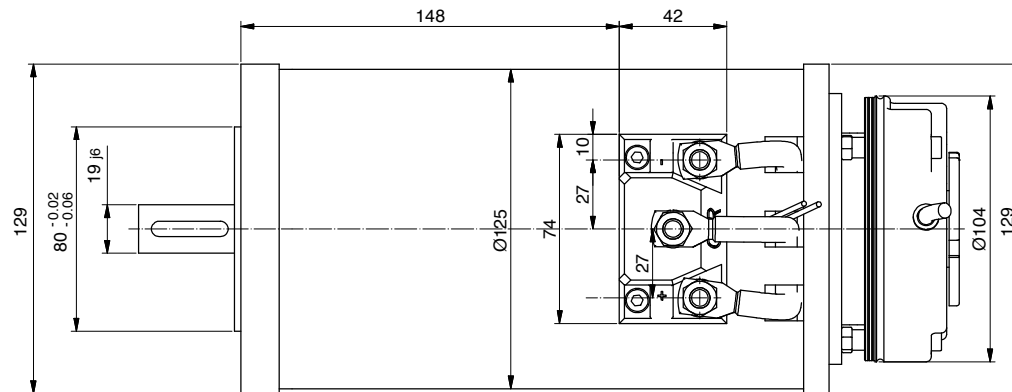

ALE106.0105.01

Power	1000 W
Tension	48 V
Speed	2500 Rpm
Torque	3.8 Nm
Enclosure	IP 23