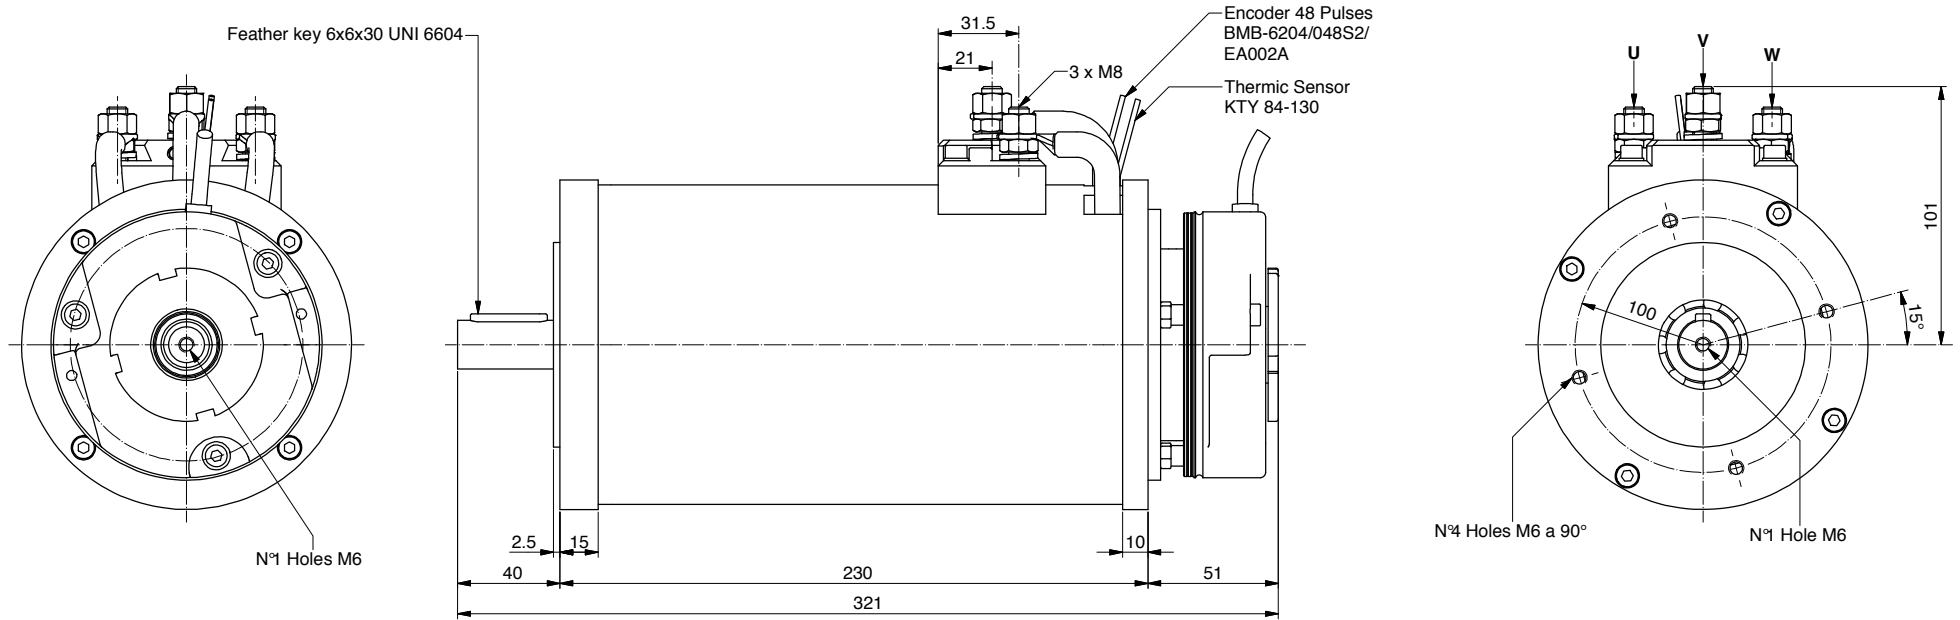

ALE106.0105.01

Power	1000 W
Tension	48 V
Speed	2500 Rpm
Torque	3.8 Nm
Enclosure	IP 23