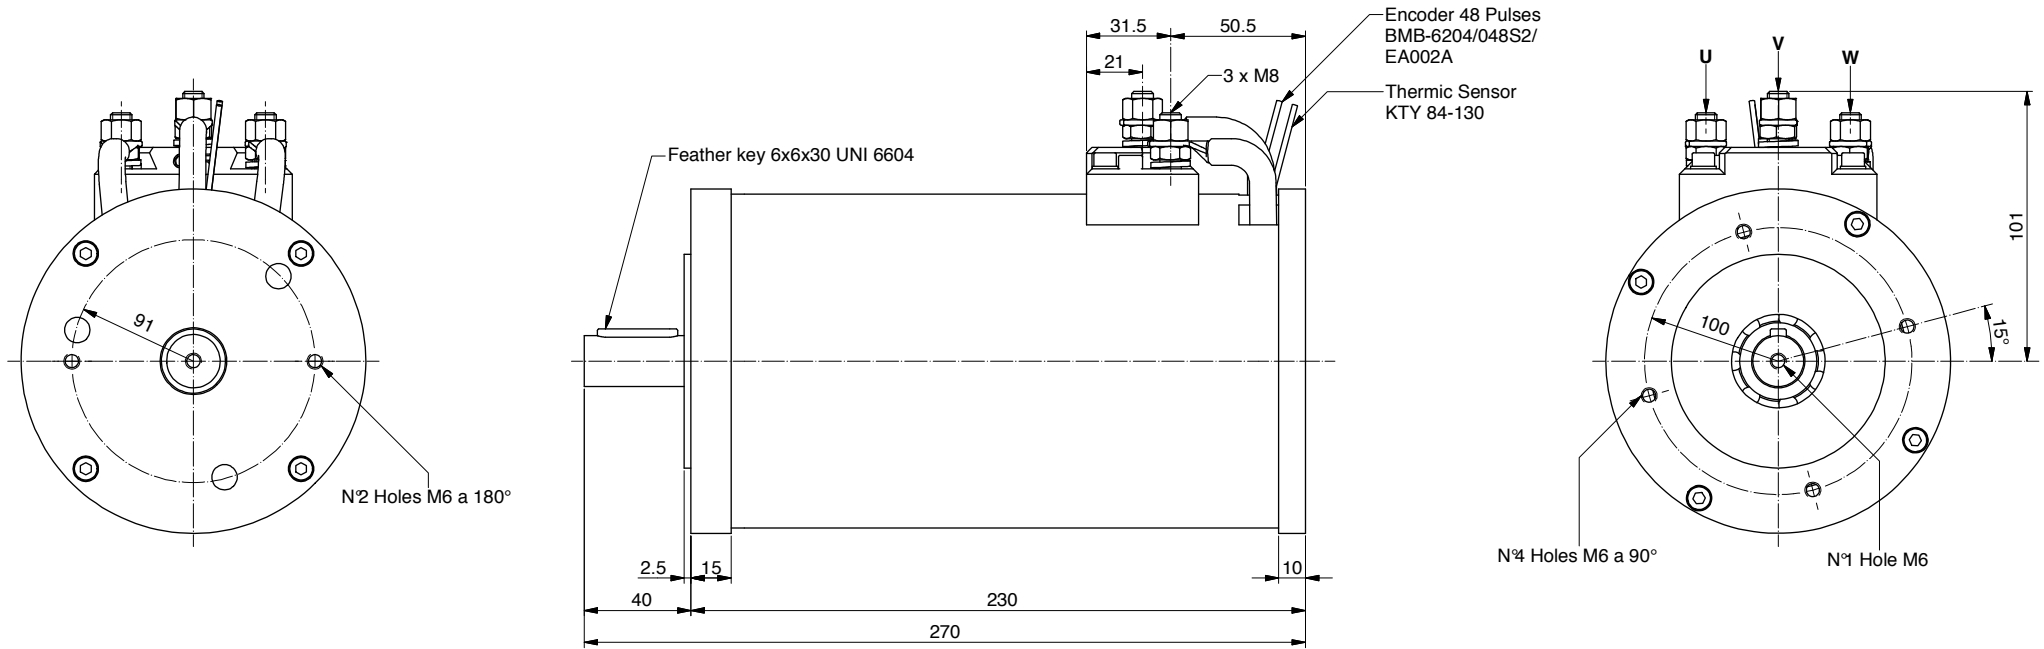

ALE106.0105

Power	1000 W
Tension	48 V
Speed	2500 Rpm
Torque	3.8 Nm
Enclosure	IP 23