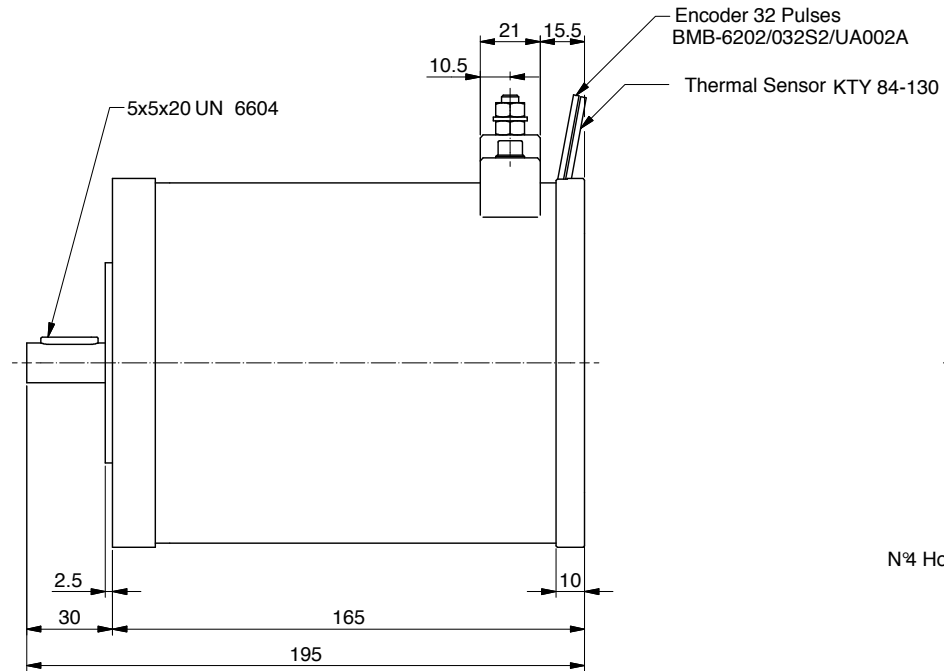

# ALE106.P0020

Power	600 W
Tension	24 V
Speed	2850 Rpm
Torque	2.0 Nm
Enclosure	IP 23