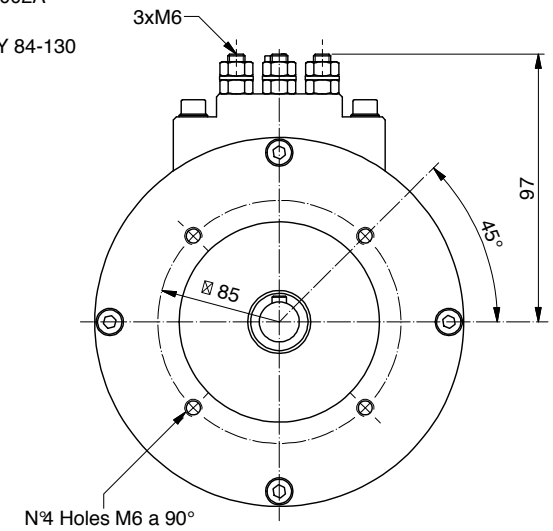

# ALE106.P0020

Power	600 W
Tension	24 V
Speed	2850 Rpm
Torque	2.0 Nm
Enclosure	IP 23