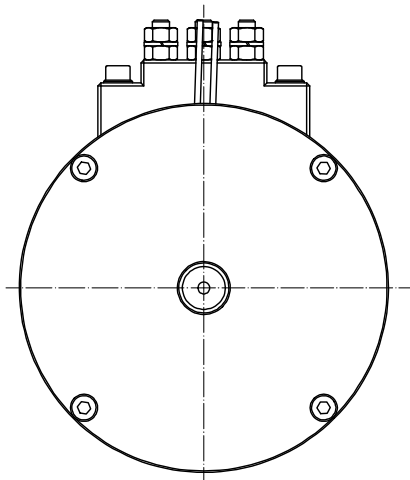

# ALE106.P0020

Power	600 W
Tension	24 V
Speed	2850 Rpm
Torque	2.0 Nm
Enclosure	IP 23