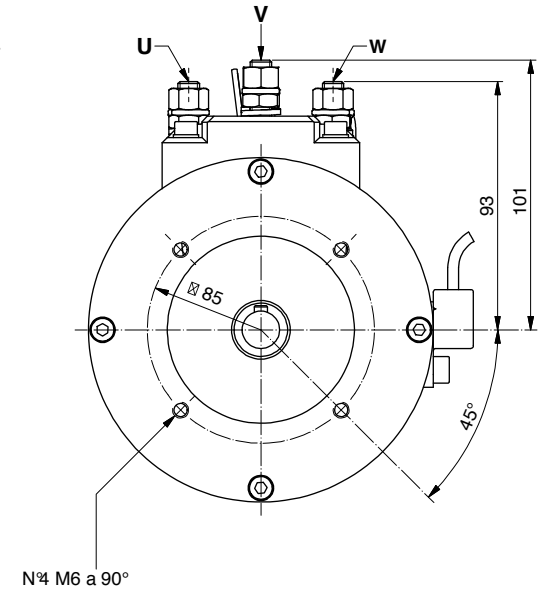

# ALE106.P0024

Power	1000 W
Tension	72 V
Speed	1600 Rpm
Torque	5.9 Nm
Enclosure	IP 23