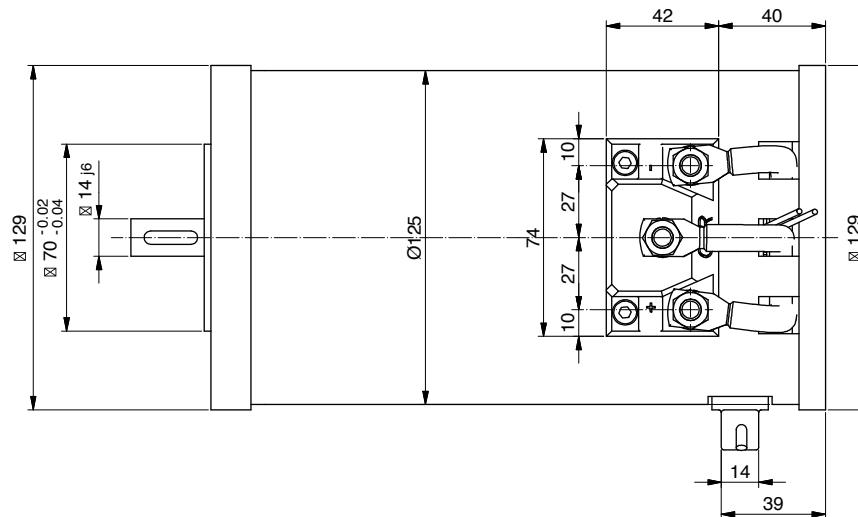

# ALE106.P0024

Power	1000 W
Tension	72 V
Speed	1600 Rpm
Torque	5.9 Nm
Enclosure	IP 23