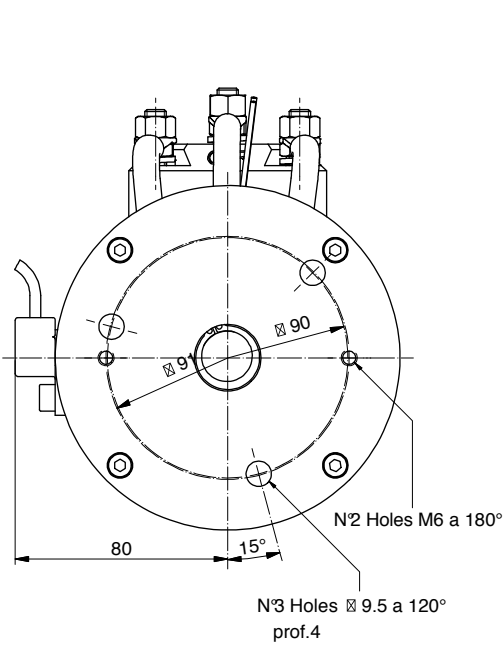

# ALE106.P0024

Power	1000 W
Tension	72 V
Speed	1600 Rpm
Torque	5.9 Nm
Enclosure	IP 23