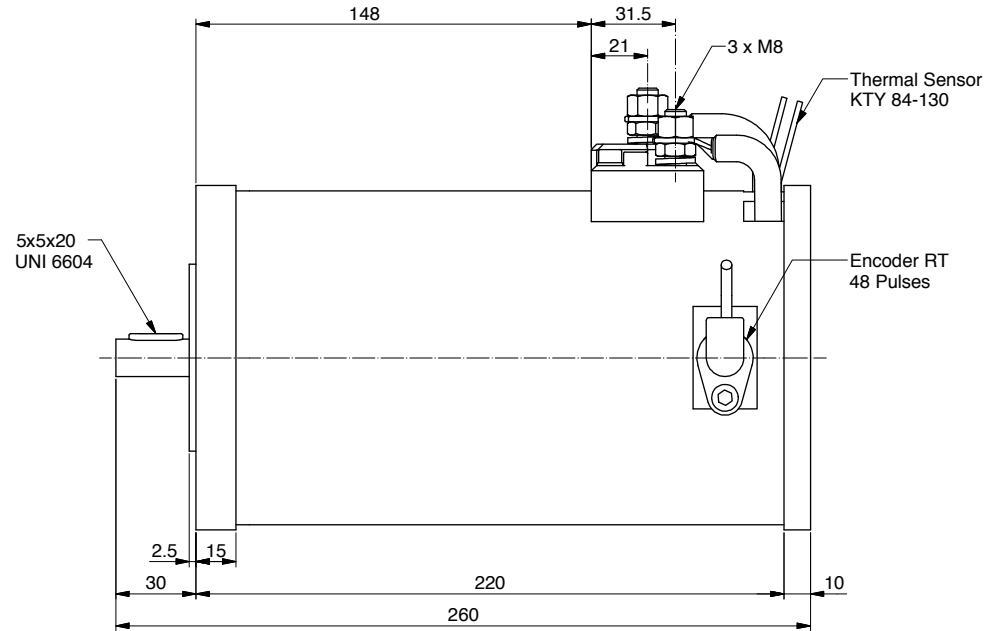

# ALE106.P0024

Power	1000 W
Tension	72 V
Speed	1600 Rpm
Torque	5.9 Nm
Enclosure	IP 23