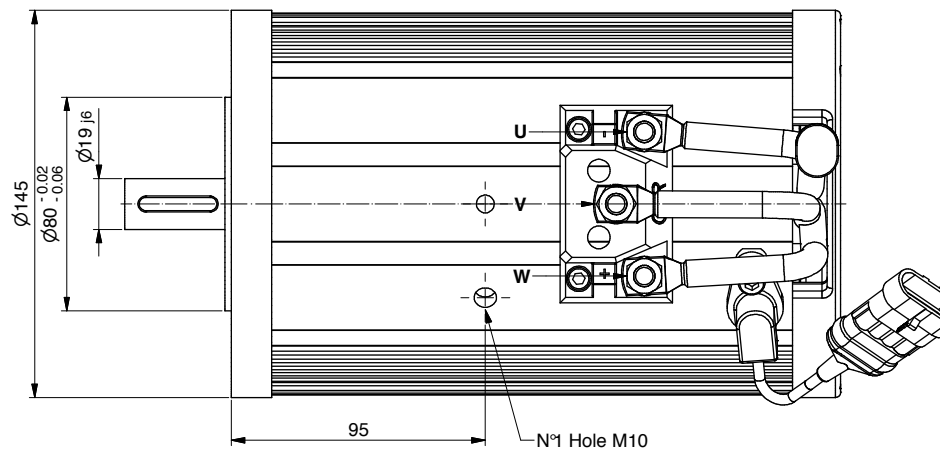

ALE125.0004

Power	1200 W
Tension	24 V
Speed	2850 Rpm
Torque	4 Nm
Enclosure	IP 20