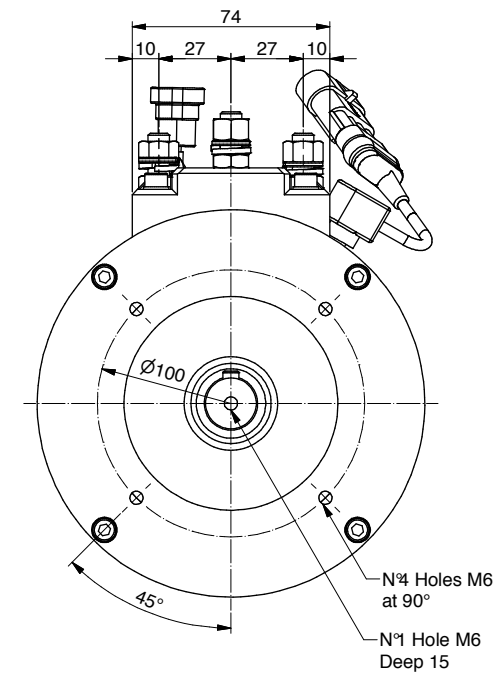

ALE125.0004

Power	1200 W
Tension	24 V
Speed	2850 Rpm
Torque	4 Nm
Enclosure	IP 20