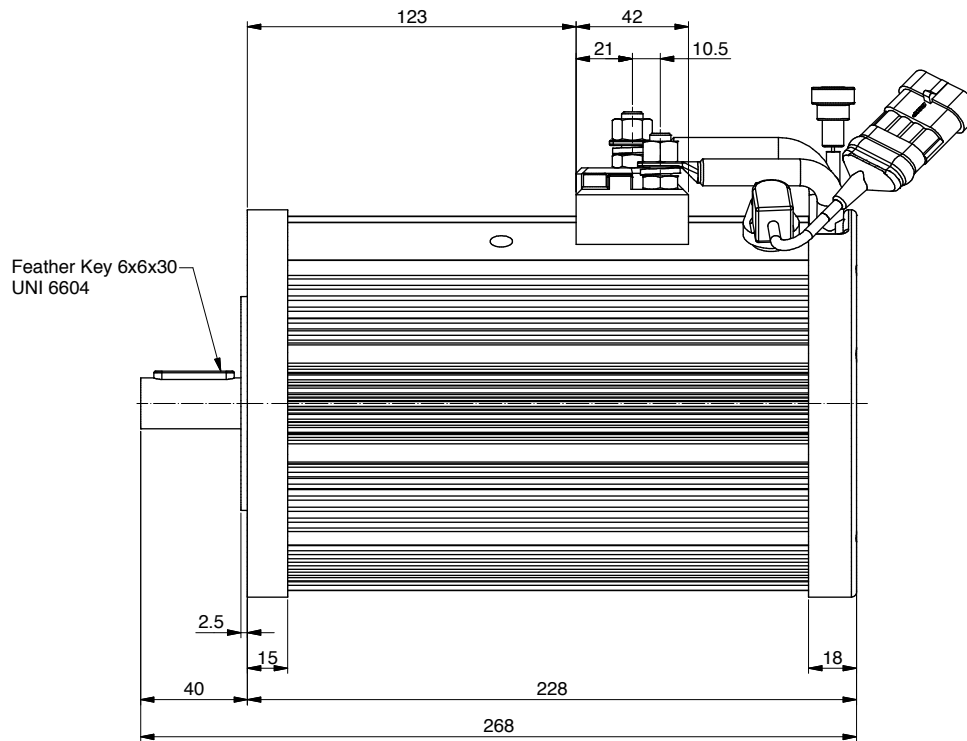

ALE125.0004

Power	1200 W
Tension	24 V
Speed	2850 Rpm
Torque	4 Nm
Enclosure	IP 20