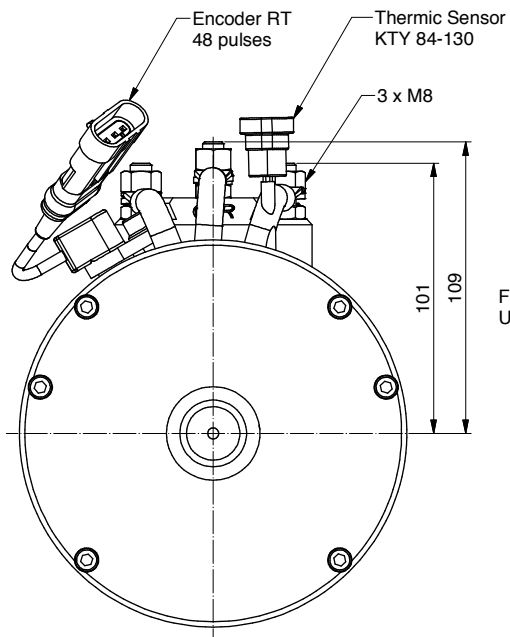

ALE125.0004

Power	1200 W
Tension	24 V
Speed	2850 Rpm
Torque	4 Nm
Enclosure	IP 20