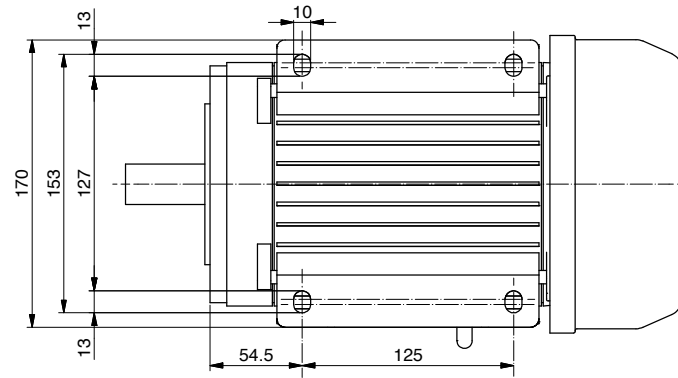

# ALE135.0918

Feather key 8x7x30  
UNI 6604

Power	2000 W
Tension	24 V
Speed	2500 Rpm
Torque	7.6 Nm
Enclosure	IP 65