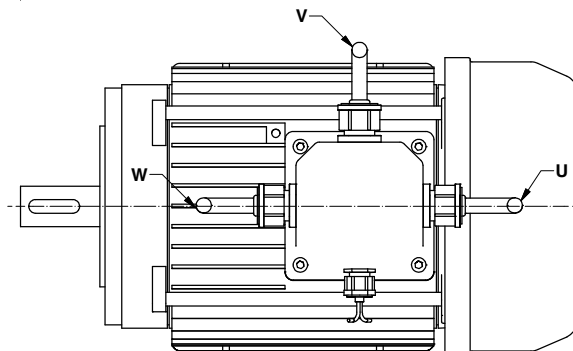

# ALE135.0918

Feather key 8x7x30  
UNI 6604

Power	2000 W
Tension	24 V
Speed	2500 Rpm
Torque	7.6 Nm
Enclosure	IP 65