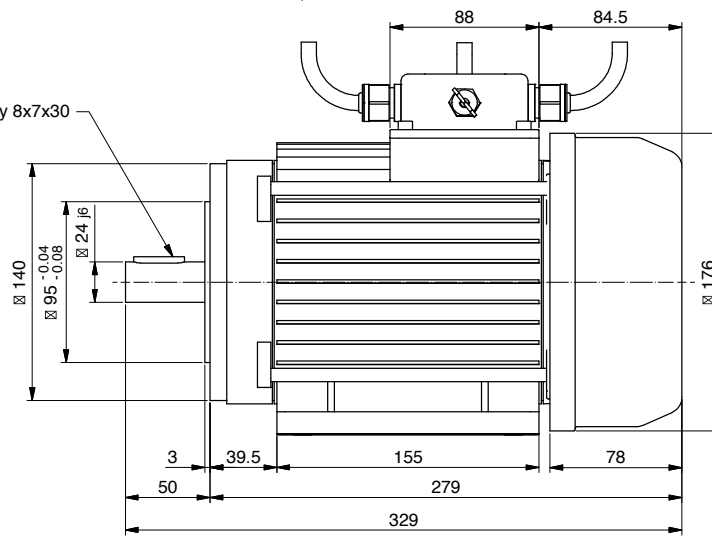

# ALE135.0918

Feather key 8x7x30  
UNI 6604

Power	2000 W
Tension	24 V
Speed	2500 Rpm
Torque	7.6 Nm
Enclosure	IP 65