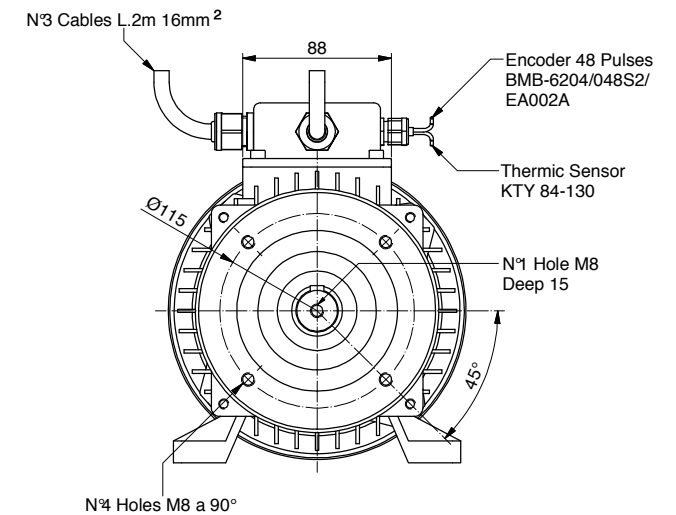

# ALE135.0918

Feather key 8x7x30  
UNI 6604

Power	2000 W
Tension	24 V
Speed	2500 Rpm
Torque	7.6 Nm
Enclosure	IP 65