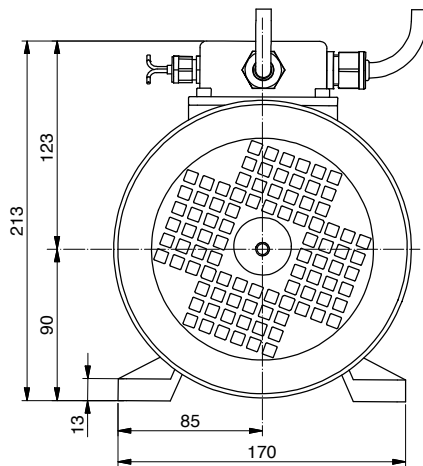

# ALE135.0918

Feather key 8x7x30  
UNI 6604

Power	2000 W
Tension	24 V
Speed	2500 Rpm
Torque	7.6 Nm
Enclosure	IP 65