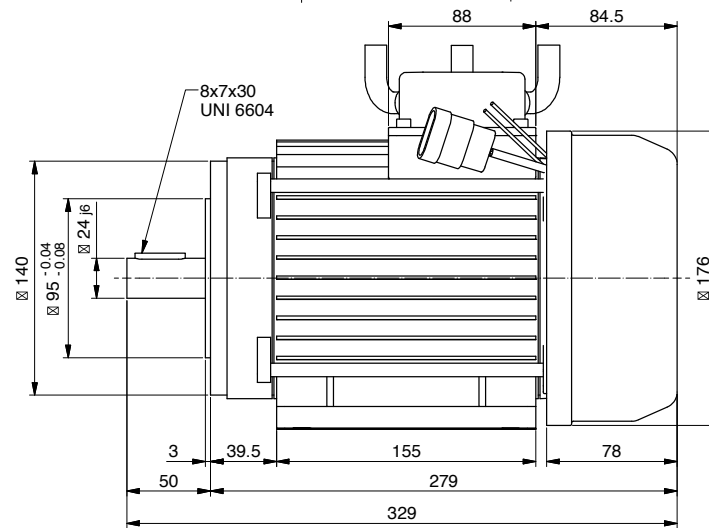

ALE135.P0014

Power	3000 W
Tension	48 V
Speed	2900 Rpm
Torque	9.8 Nm
Enclosure	IP 44