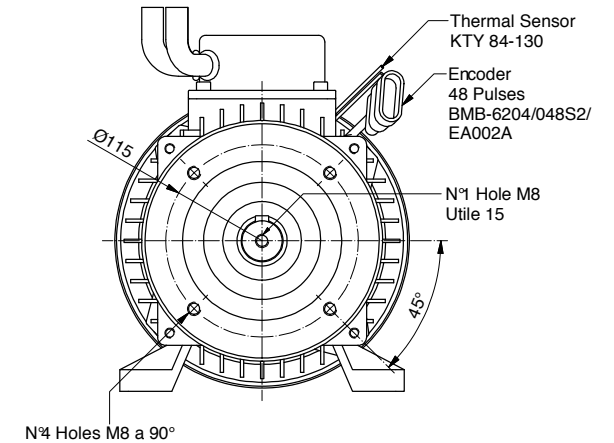

ALE135.P0014

Power	3000 W
Tension	48 V
Speed	2900 Rpm
Torque	9.8 Nm
Enclosure	IP 44