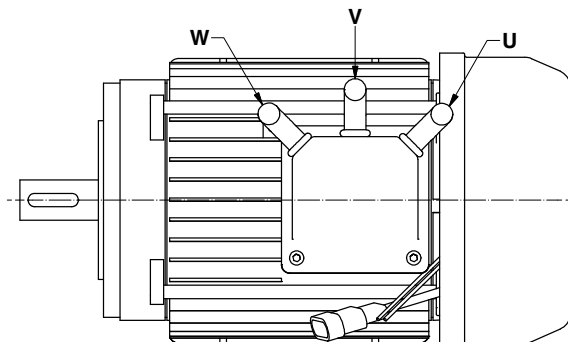

ALE135.P0014

Power	3000 W
Tension	48 V
Speed	2900 Rpm
Torque	9.8 Nm
Enclosure	IP 44