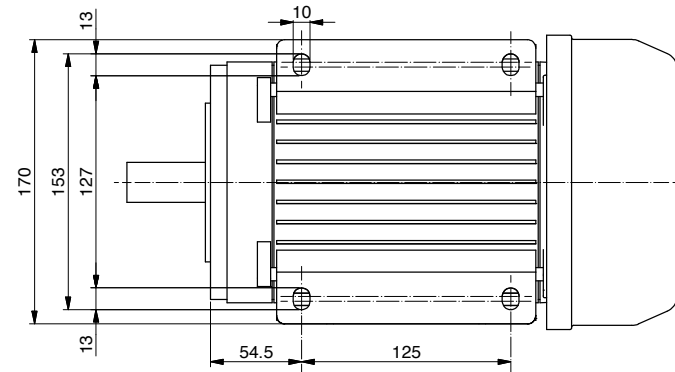

ALE135.P0014

Power	3000 W
Tension	48 V
Speed	2900 Rpm
Torque	9.8 Nm
Enclosure	IP 44