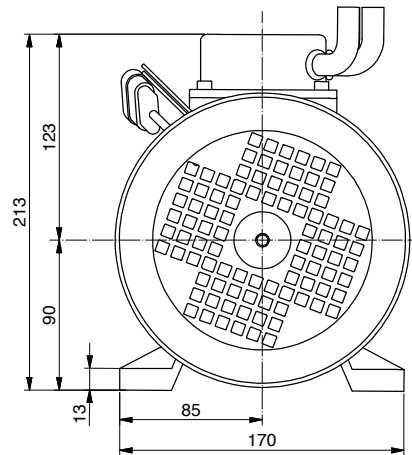

ALE135.P0014

Power	3000 W
Tension	48 V
Speed	2900 Rpm
Torque	9.8 Nm
Enclosure	IP 44