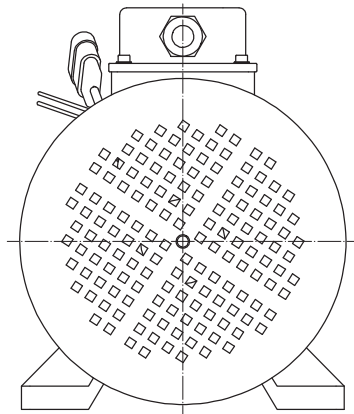

ALP135.P0003

Power	4000 W
Tension	48 V
Speed	2500 Rpm
Torque	15.3 Nm
Enclosure	IP 20