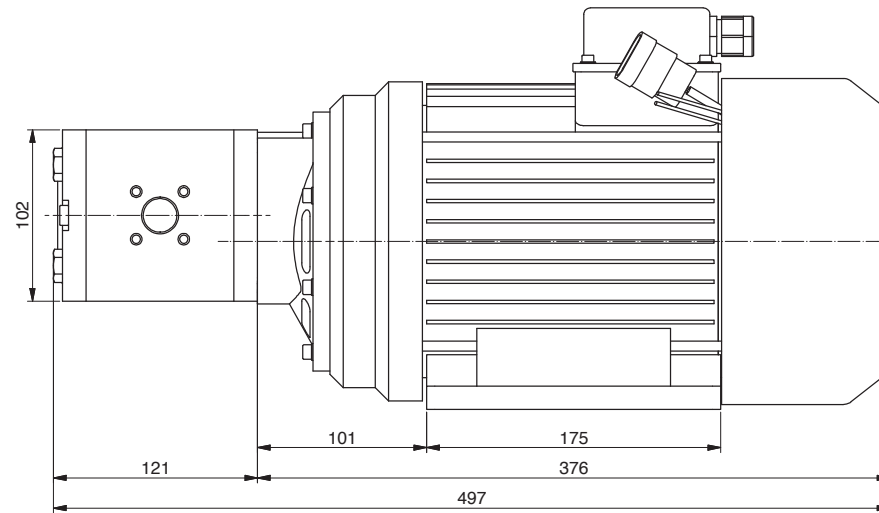

ALP135.P0003

Power	4000 W
Tension	48 V
Speed	2500 Rpm
Torque	15.3 Nm
Enclosure	IP 20