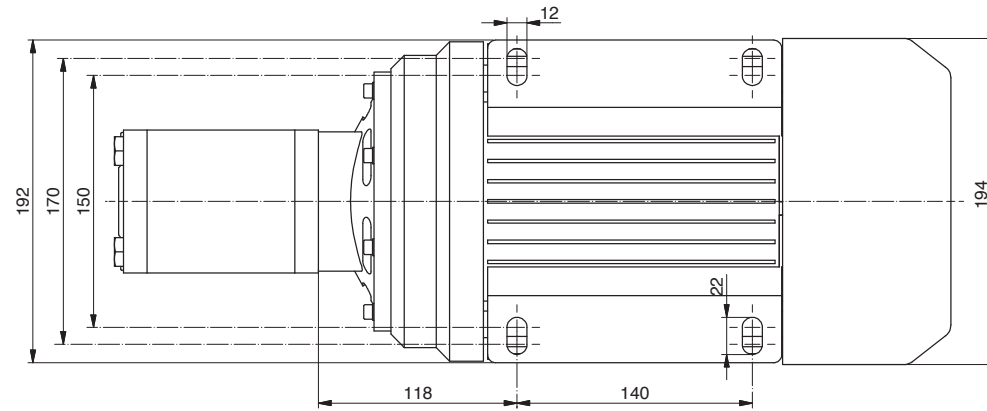

ALP135.P0003

Power	4000 W
Tension	48 V
Speed	2500 Rpm
Torque	15.3 Nm
Enclosure	IP 20