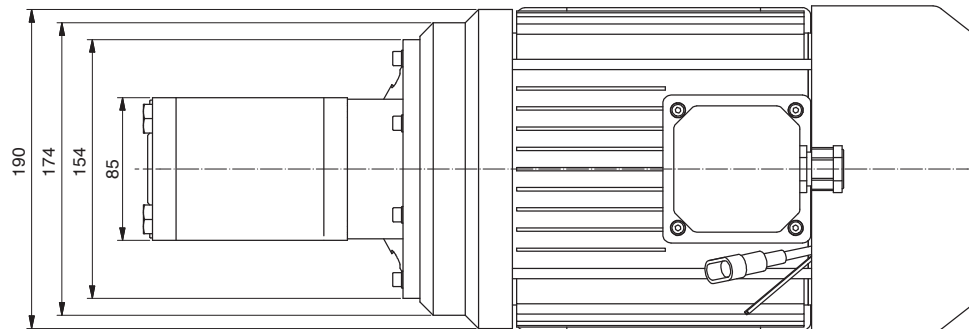

ALP135.P0003

Power	4000 W
Tension	48 V
Speed	2500 Rpm
Torque	15.3 Nm
Enclosure	IP 20