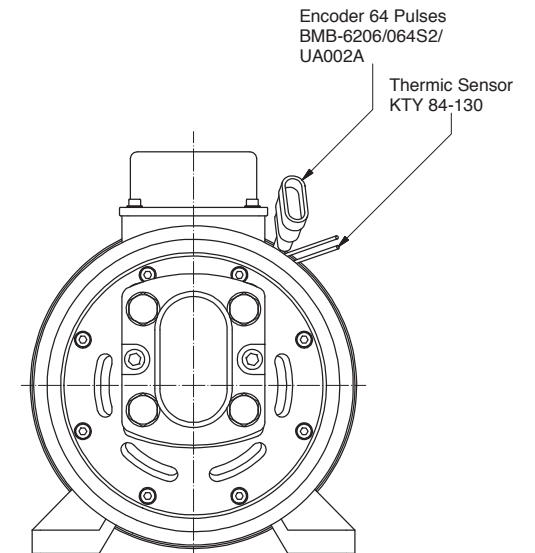

ALP135.P0003

Power	4000 W
Tension	48 V
Speed	2500 Rpm
Torque	15.3 Nm
Enclosure	IP 20