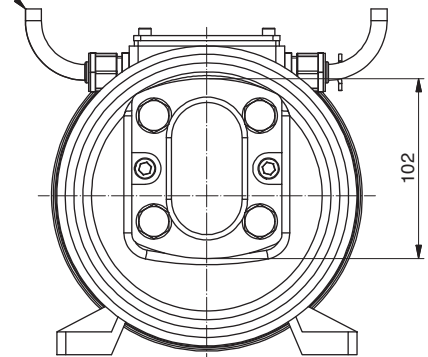

ALP135.P0013

N°3 Cables L.1m 16mm²

Power	1800 W
Tension	72 V
Speed	1300 Rpm
Torque	13.2 Nm
Enclosure	IP 65