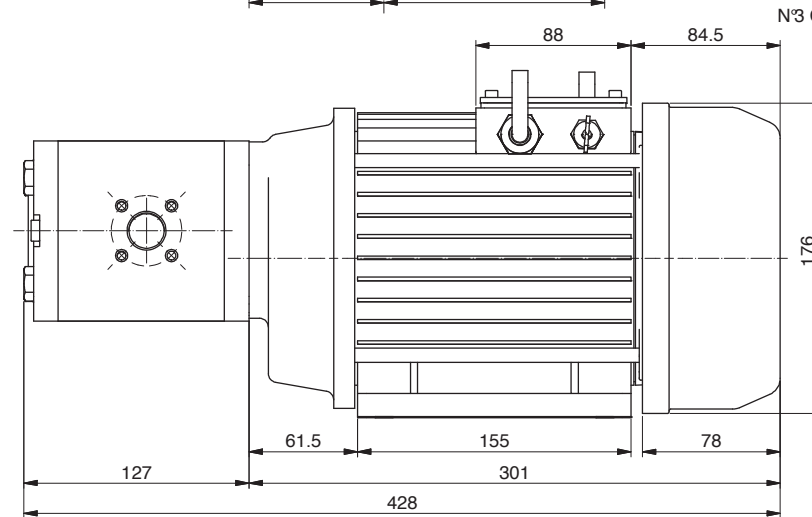

ALP135.P0013

N°3 Cables L.1m 16mm²

Power	1800 W
Tension	72 V
Speed	1300 Rpm
Torque	13.2 Nm
Enclosure	IP 65