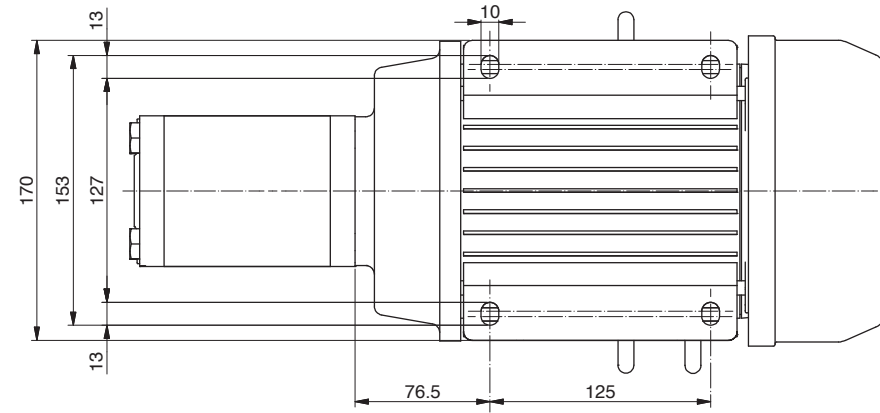

ALP135.P0013

N°3 Cables L.1m 16mm²

Power	1800 W
Tension	72 V
Speed	1300 Rpm
Torque	13.2 Nm
Enclosure	IP 65