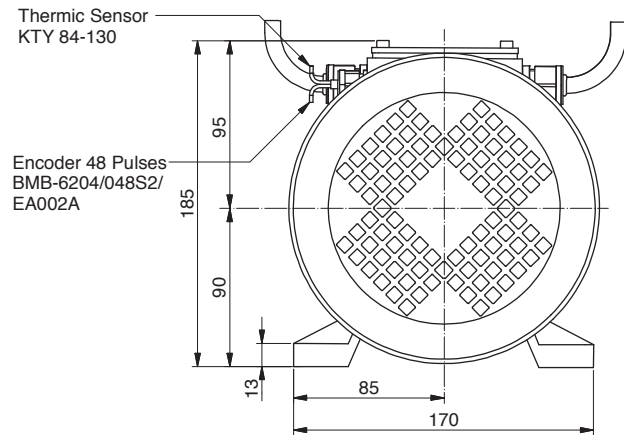

ALP135.P0013

N°3 Cables L.1m 16mm²

Power	1800 W
Tension	72 V
Speed	1300 Rpm
Torque	13.2 Nm
Enclosure	IP 65