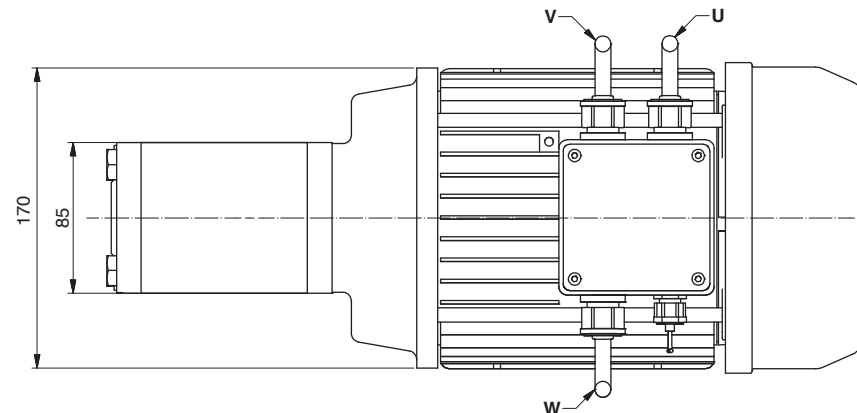

ALP135.P0013

N°3 Cables L.1m 16mm²

Power	1800 W
Tension	72 V
Speed	1300 Rpm
Torque	13.2 Nm
Enclosure	IP 65