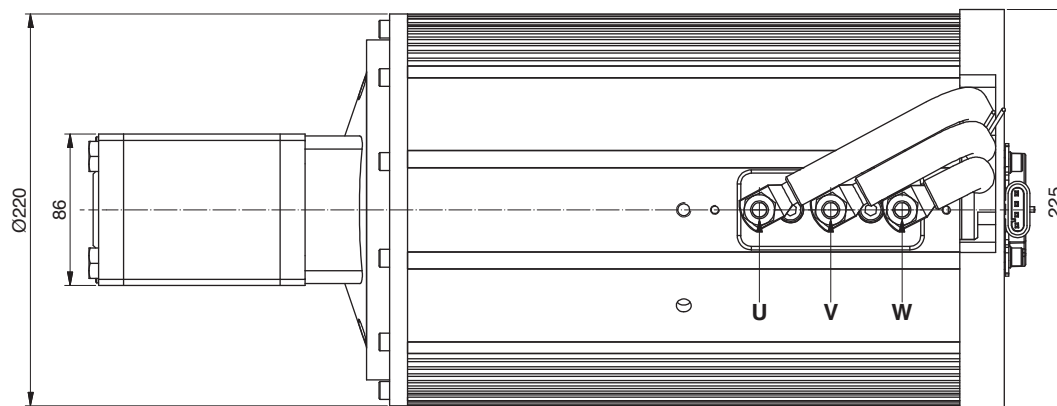

ALP200.0001.6201

Power	12000 W
Tension	48 V
Speed	2850 Rpm
Torque	40.2 Nm
Enclosure	IP 20