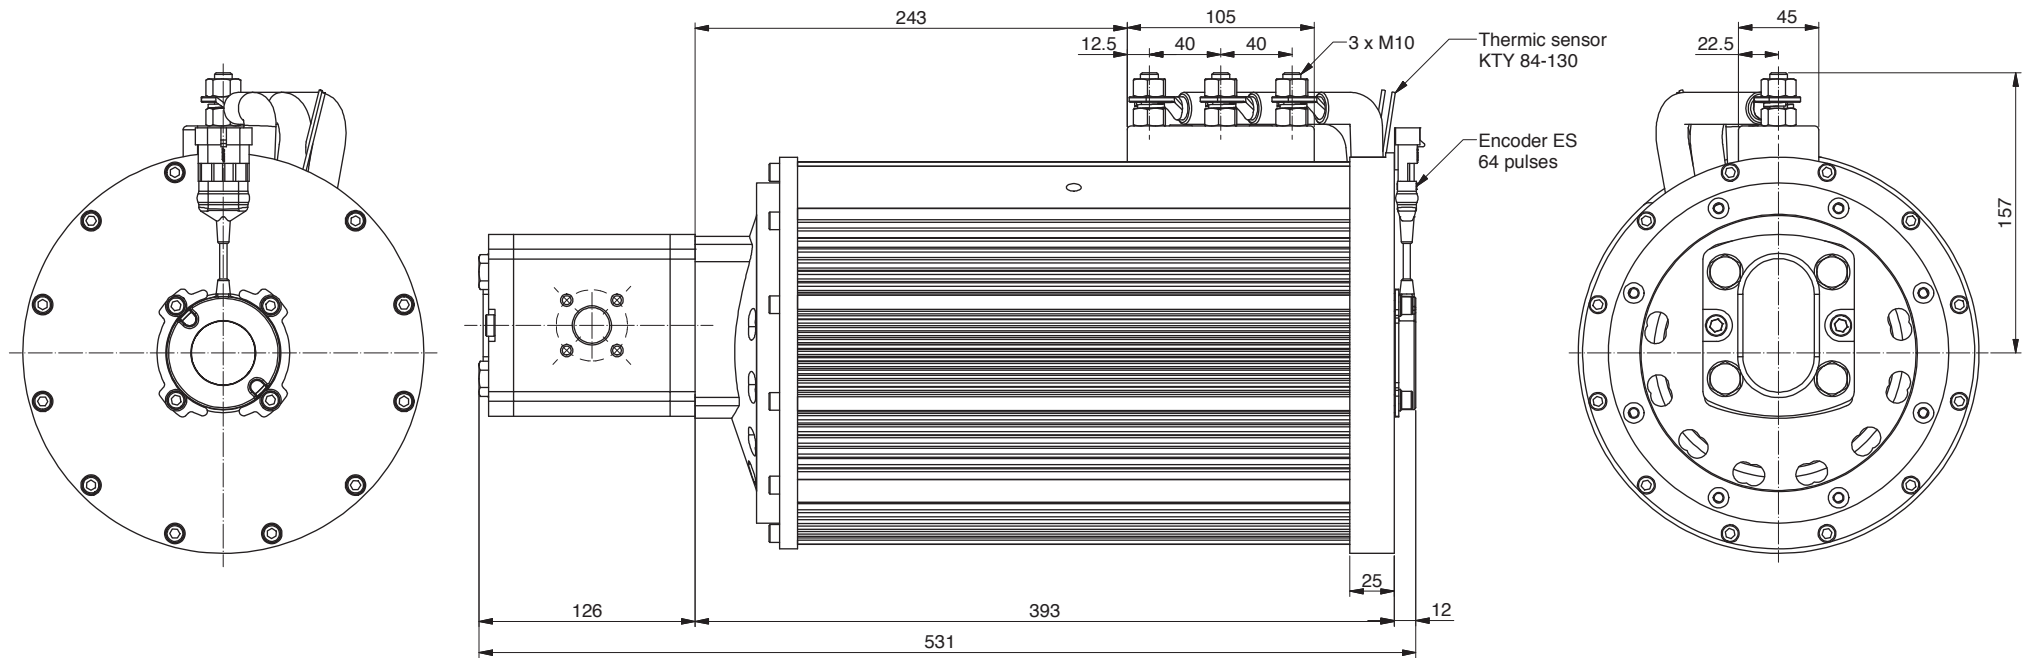

ALP200.0001.6201

Power	12000 W
Tension	48 V
Speed	2850 Rpm
Torque	40.2 Nm
Enclosure	IP 20