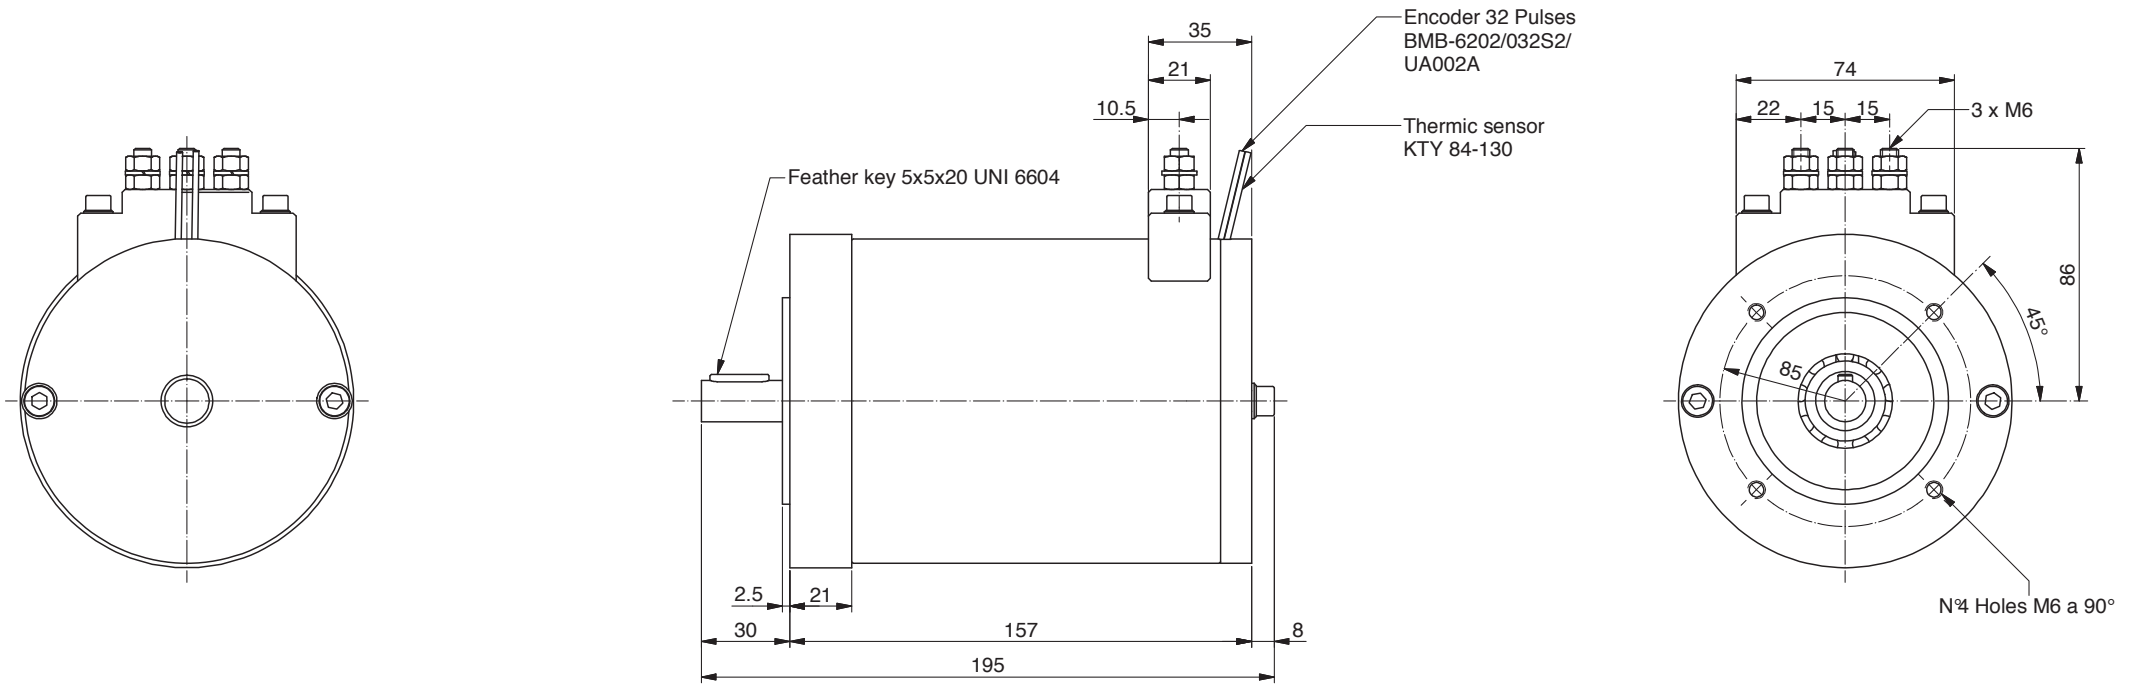

AM090.0021

Power	400 W
Tension	24 V
Speed	2850 Rpm
Torque	1.3 Nm
Enclosure	IP 20