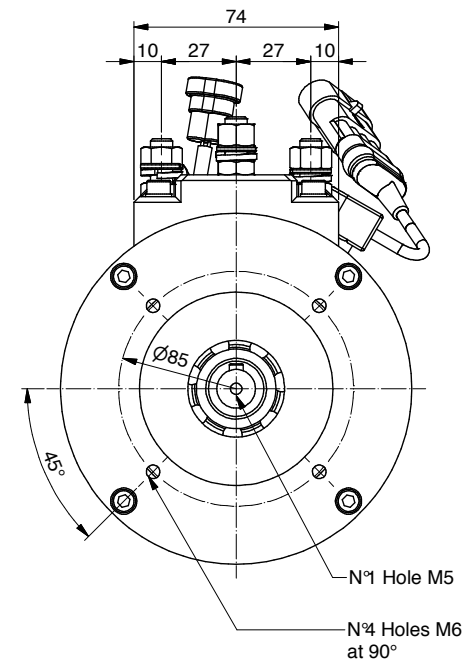

AM106.0002

Power	600 W
Tension	24 V
Speed	2500 Rpm
Torque	2.3 Nm
Enclosure	IP 20