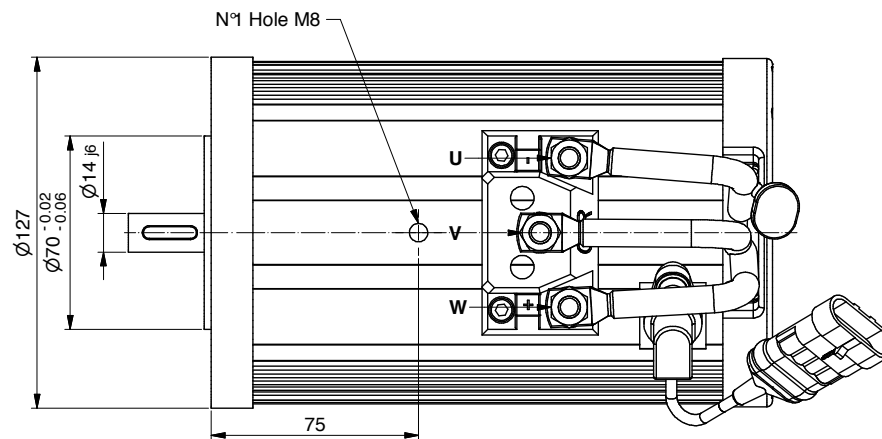

AM106.0002

Power	600 W
Tension	24 V
Speed	2500 Rpm
Torque	2.3 Nm
Enclosure	IP 20