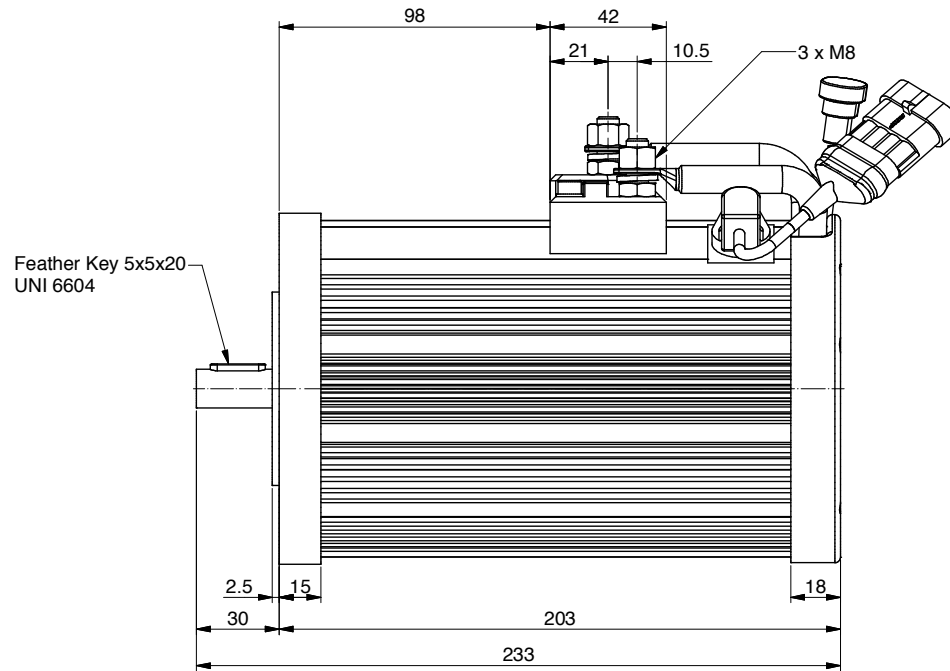

AM106.0002

Power	600 W
Tension	24 V
Speed	2500 Rpm
Torque	2.3 Nm
Enclosure	IP 20