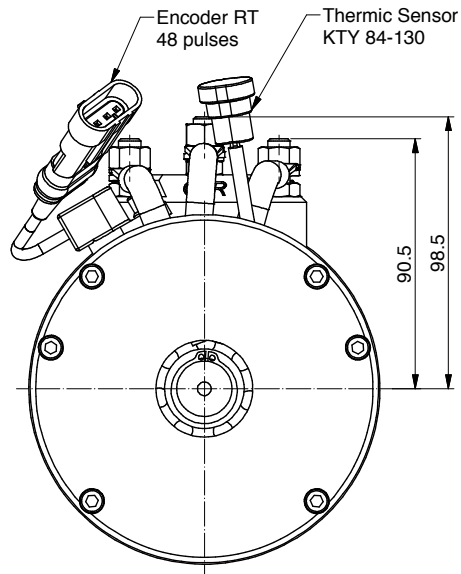

AM106.0002

Power	600 W
Tension	24 V
Speed	2500 Rpm
Torque	2.3 Nm
Enclosure	IP 20