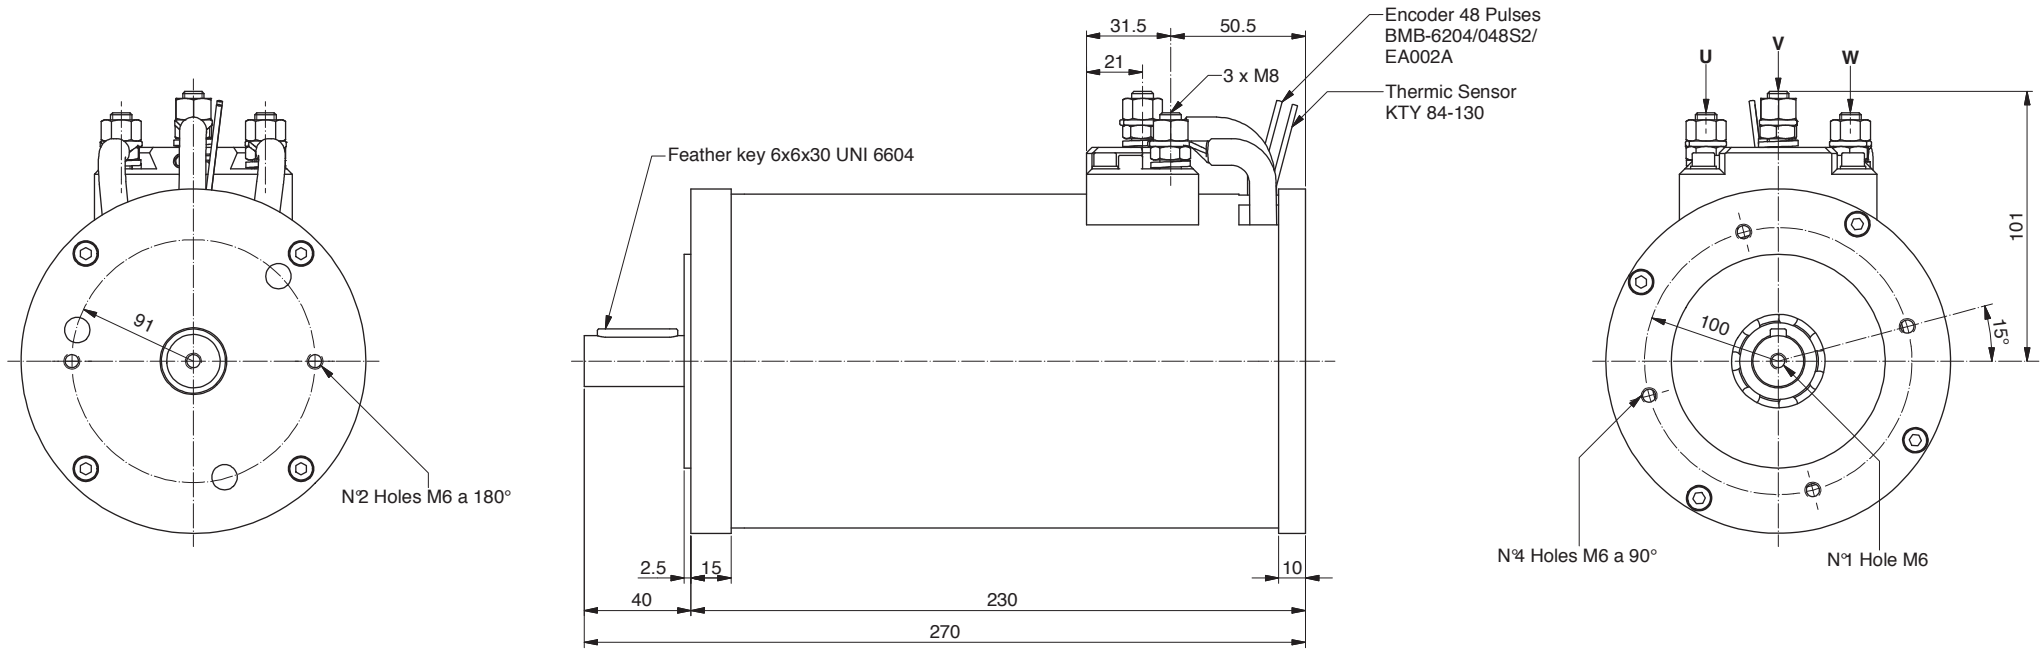

# AM106.0105

Power	1000 W
Tension	48 V
Speed	2500 Rpm
Torque	3.8 Nm
Enclosure	IP 23