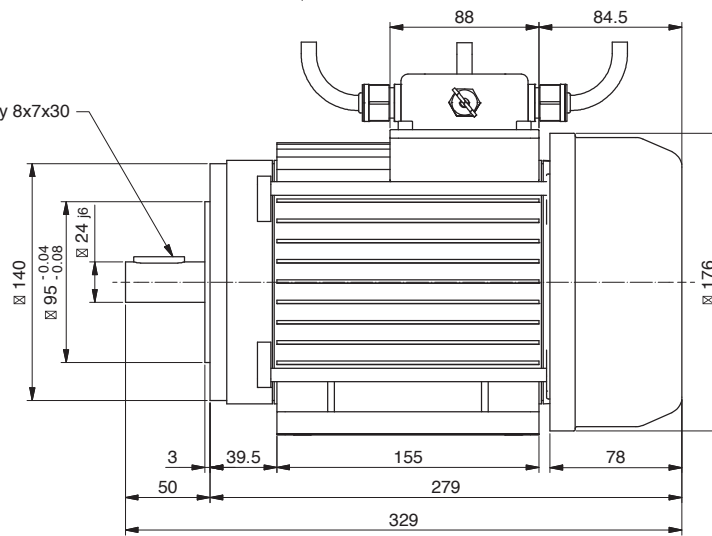

# AL135.0918

Feather key 8x7x30  
UNI 6604

N°3 Cables L.2m 16mm<sup>2</sup>

Power	2000 W
Tension	24 V
Speed	2500 Rpm
Torque	7.6 Nm
Enclosure	IP 65