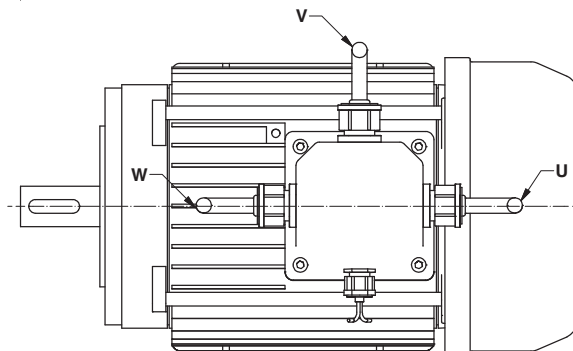

# AL135.0918

Feather key 8x7x30  
UNI 6604

N°3 Cables L.2m 16mm<sup>2</sup>

Power	2000 W
Tension	24 V
Speed	2500 Rpm
Torque	7.6 Nm
Enclosure	IP 65