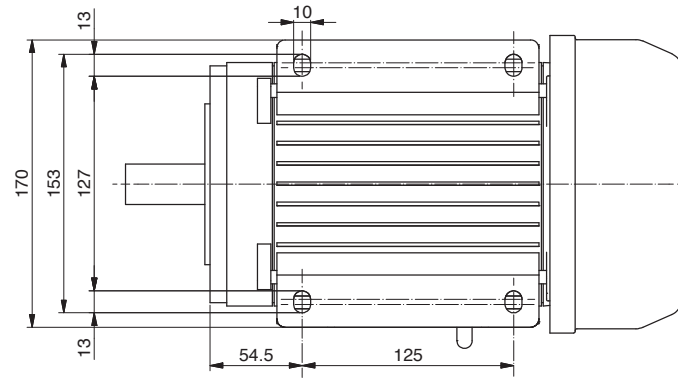

# AL135.0918

Feather key 8x7x30  
UNI 6604

N°3 Cables L.2m 16mm<sup>2</sup>

Power	2000 W
Tension	24 V
Speed	2500 Rpm
Torque	7.6 Nm
Enclosure	IP 65