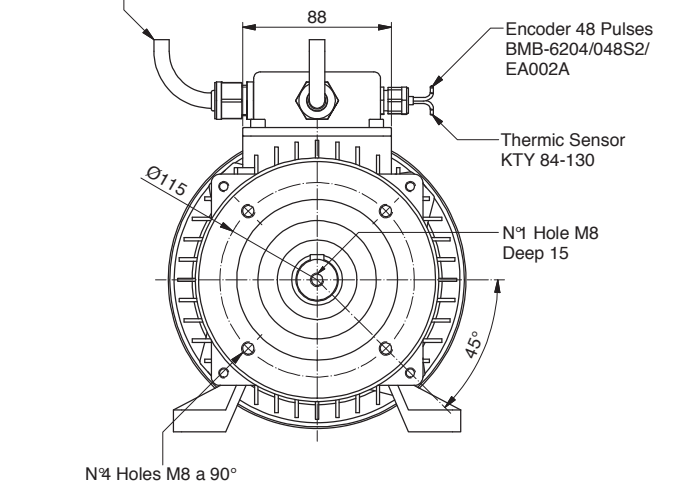

# AL135.0918

Feather key 8x7x30  
UNI 6604

N°3 Cables L.2m 16mm<sup>2</sup>

Power	2000 W
Tension	24 V
Speed	2500 Rpm
Torque	7.6 Nm
Enclosure	IP 65