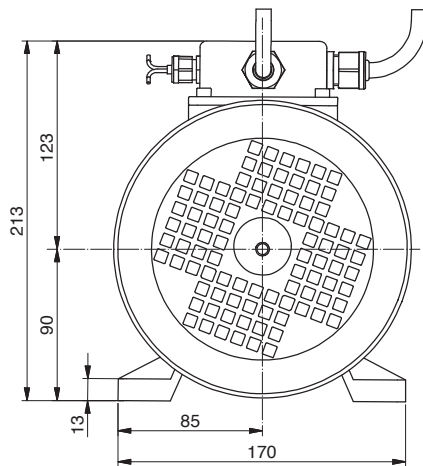

# AL135.0918

Feather key 8x7x30  
UNI 6604

N°3 Cables L.2m 16mm<sup>2</sup>

Power	2000 W
Tension	24 V
Speed	2500 Rpm
Torque	7.6 Nm
Enclosure	IP 65