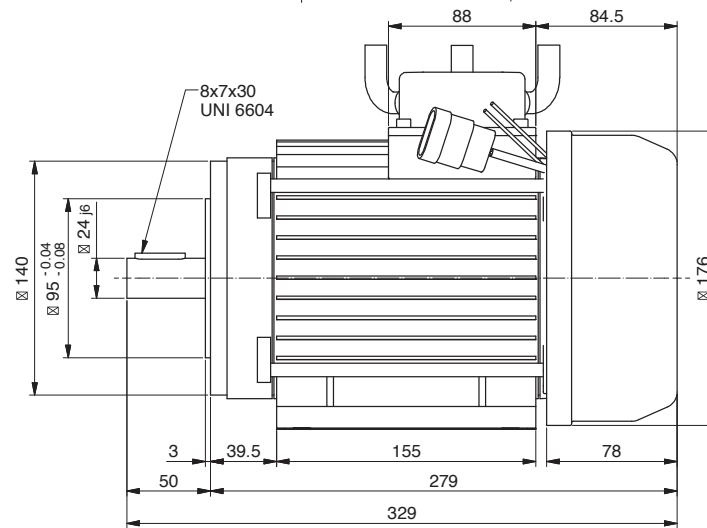

# AL135.P0014

Power	3000 W
Tension	48 V
Speed	2900 Rpm
Torque	9.8 Nm
Enclosure	IP 44