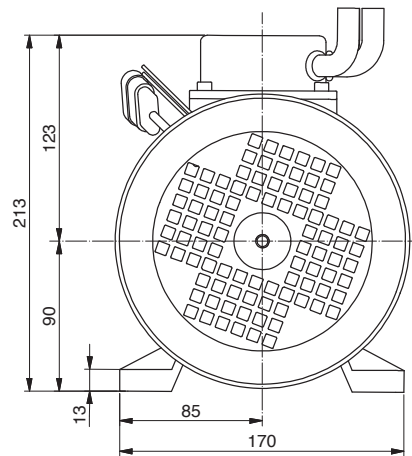

# AL135.P0014

Power	3000 W
Tension	48 V
Speed	2900 Rpm
Torque	9.8 Nm
Enclosure	IP 44