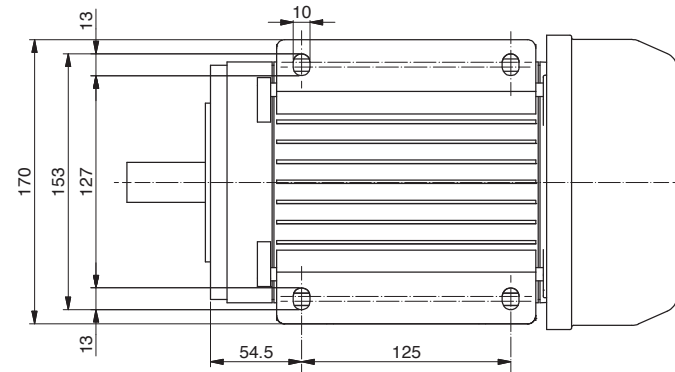

# AL135.P0014

Power	3000 W
Tension	48 V
Speed	2900 Rpm
Torque	9.8 Nm
Enclosure	IP 44