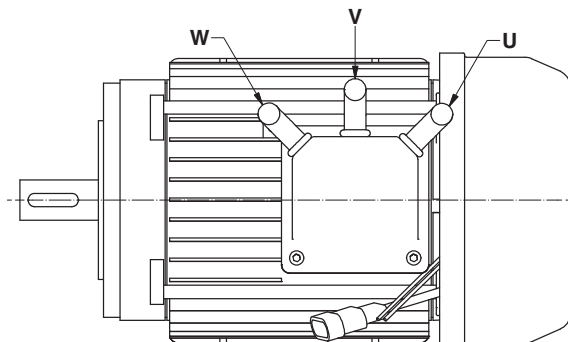

# AL135.P0014

Power	3000 W
Tension	48 V
Speed	2900 Rpm
Torque	9.8 Nm
Enclosure	IP 44