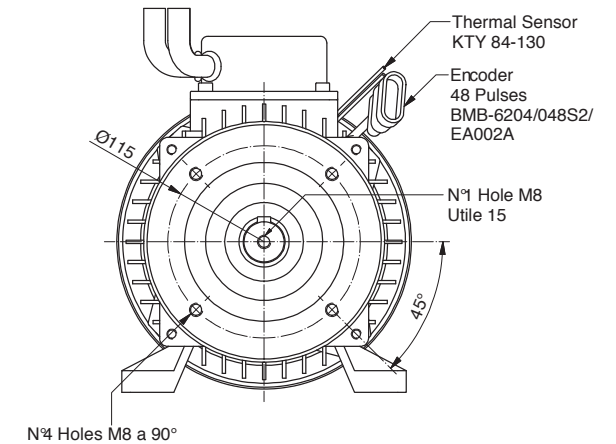

# AL135.P0014

Power	3000 W
Tension	48 V
Speed	2900 Rpm
Torque	9.8 Nm
Enclosure	IP 44