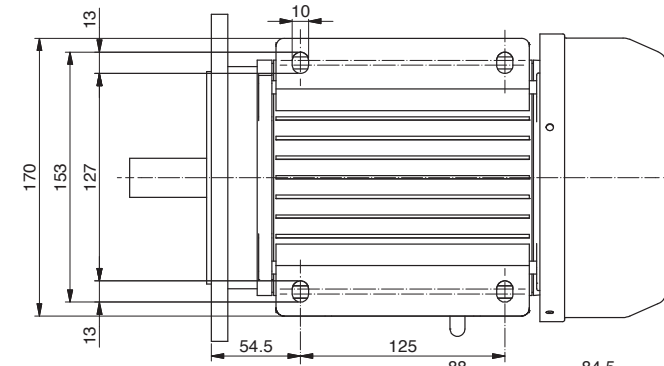

AL135.P0085

Power	1500 W
Tension	48 V
Speed	1450 Rpm
Torque	9.9 Nm
Enclosure	IP 55