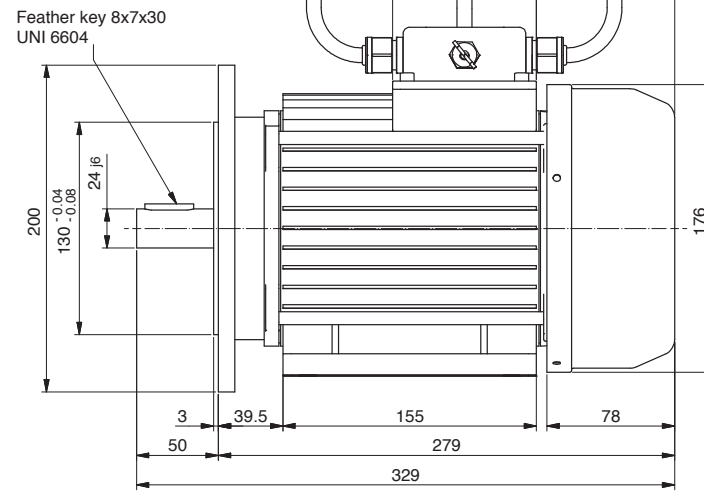

AL135.P0085

Power	1500 W
Tension	48 V
Speed	1450 Rpm
Torque	9.9 Nm
Enclosure	IP 55