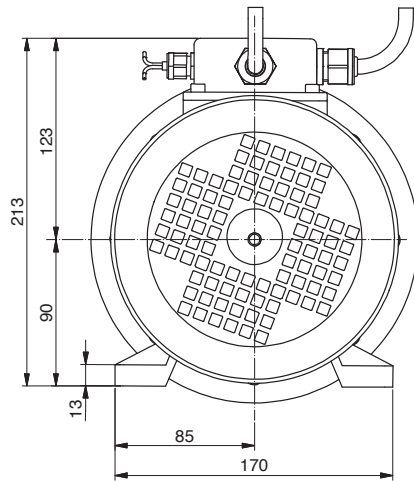

AL135.P0085

Power	1500 W
Tension	48 V
Speed	1450 Rpm
Torque	9.9 Nm
Enclosure	IP 55