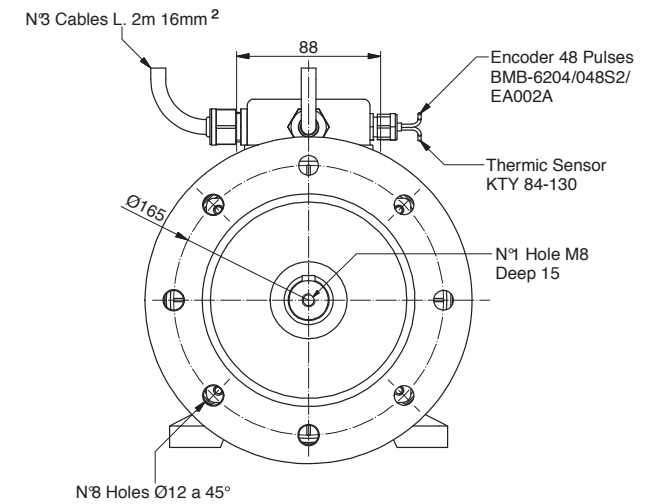

AL135.P0085

Power	1500 W
Tension	48 V
Speed	1450 Rpm
Torque	9.9 Nm
Enclosure	IP 55