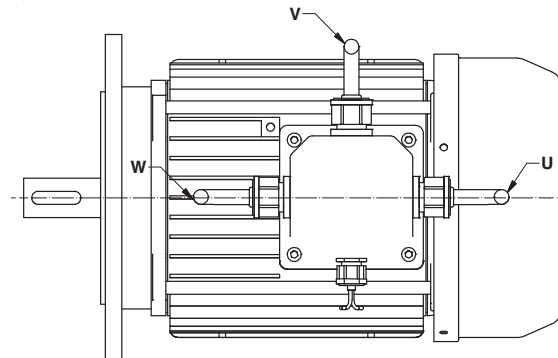

AL135.P0085

Power	1500 W
Tension	48 V
Speed	1450 Rpm
Torque	9.9 Nm
Enclosure	IP 55