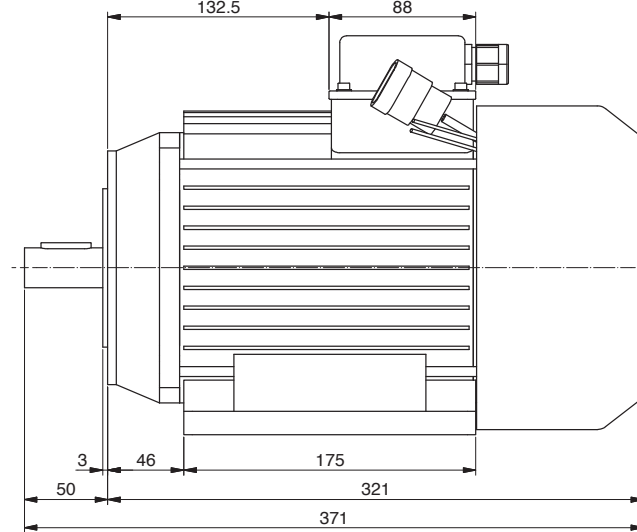

# AL150.P0022

Power	4000 W
Tension	48 V
Speed	2850 Rpm
Torque	13.4 Nm
Enclosure	IP 20