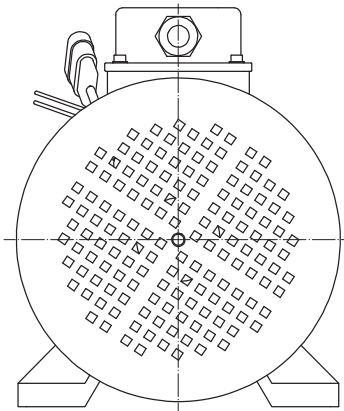

# AL150.P0022

Power	4000 W
Tension	48 V
Speed	2850 Rpm
Torque	13.4 Nm
Enclosure	IP 20