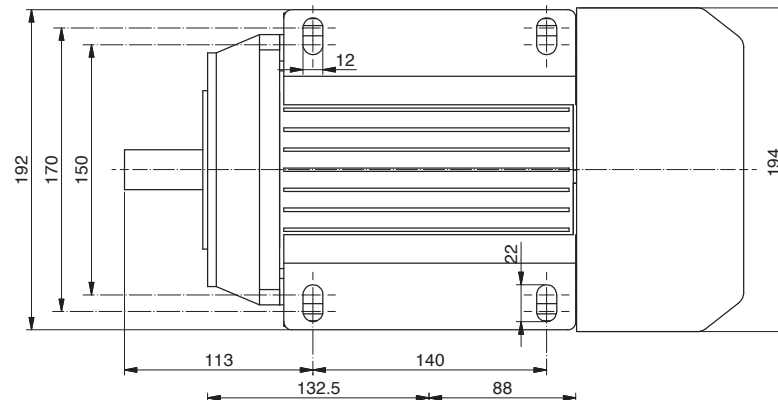

# AL150.P0022

Power	4000 W
Tension	48 V
Speed	2850 Rpm
Torque	13.4 Nm
Enclosure	IP 20