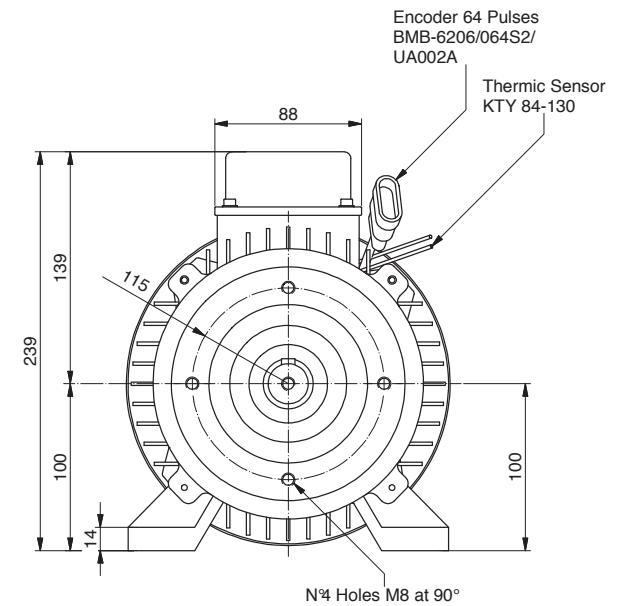

# AL150.P0022

Power	4000 W
Tension	48 V
Speed	2850 Rpm
Torque	13.4 Nm
Enclosure	IP 20