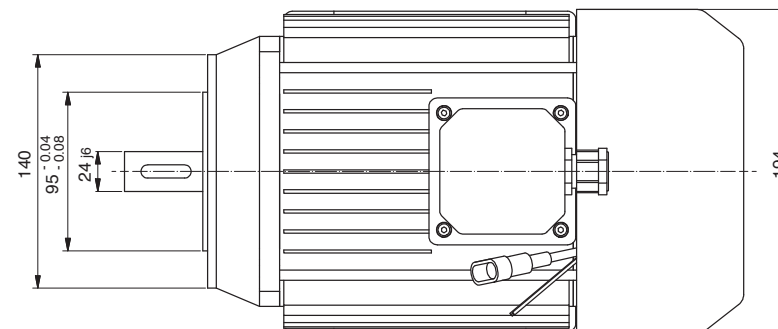

# AL150.P0022

Power	4000 W
Tension	48 V
Speed	2850 Rpm
Torque	13.4 Nm
Enclosure	IP 20