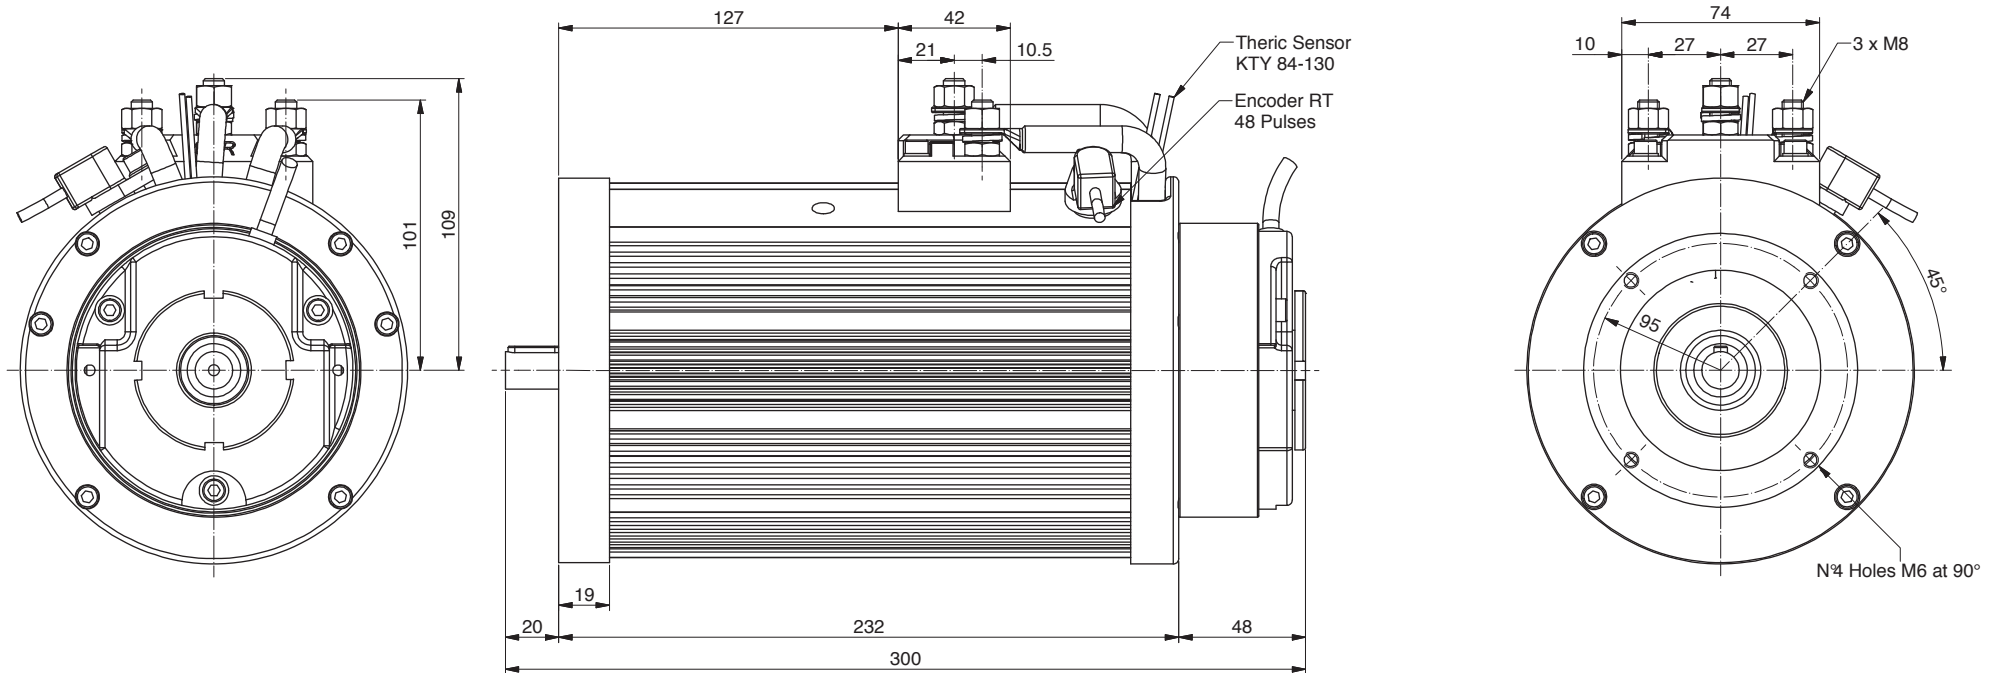

AL125.P0001

Power	1200 W
Tension	24 V
Speed	2850 Rpm
Torque	4 Nm
Enclosure	IP 20