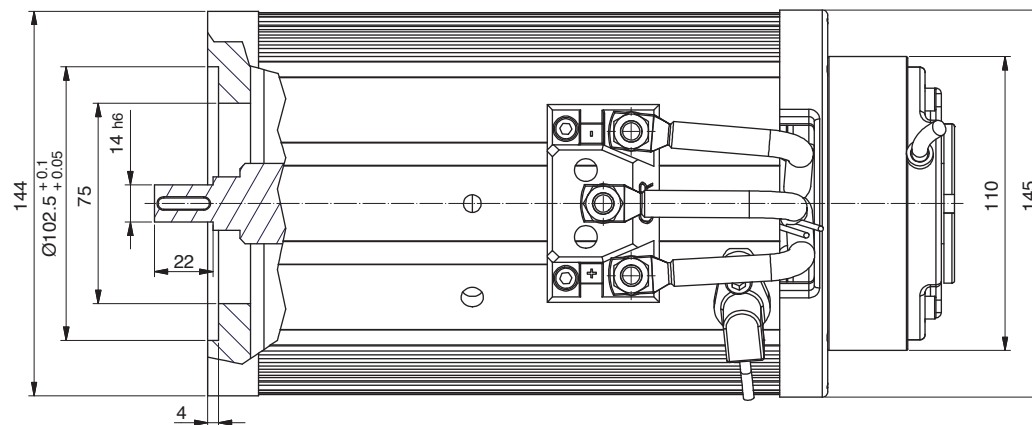

AL125.P0001

Power	1200 W
Tension	24 V
Speed	2850 Rpm
Torque	4 Nm
Enclosure	IP 20