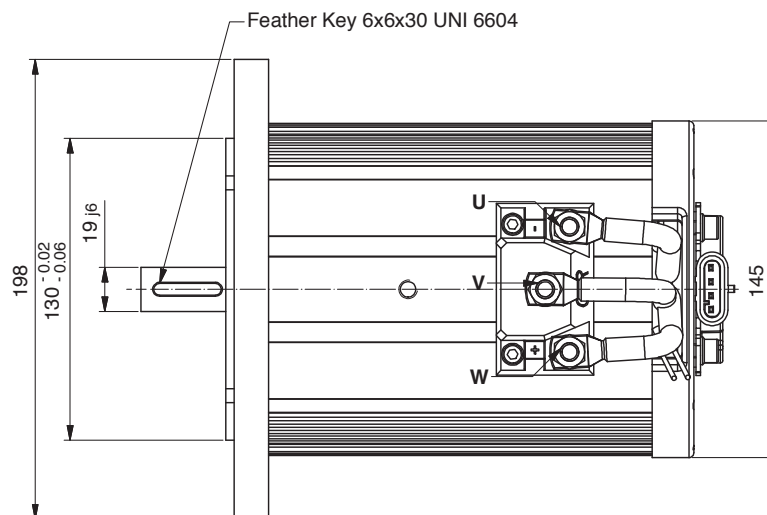

**AL125.P0002**

Power	1200 W
Tension	48 V
Speed	3500 Rpm
Torque	3.3 Nm
Enclosure	IP 20