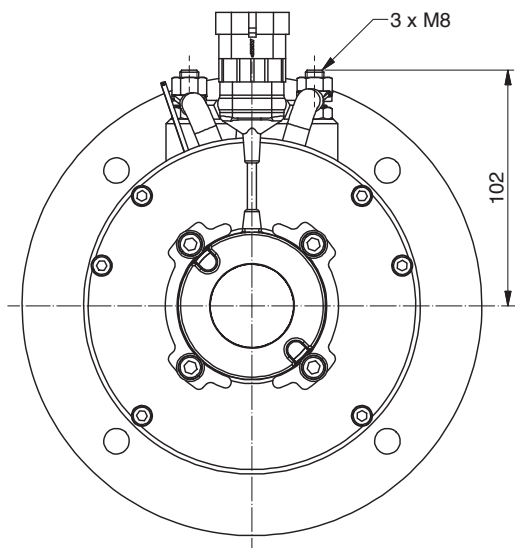

**AL125.P0002**

Power	1200 W
Tension	48 V
Speed	3500 Rpm
Torque	3.3 Nm
Enclosure	IP 20