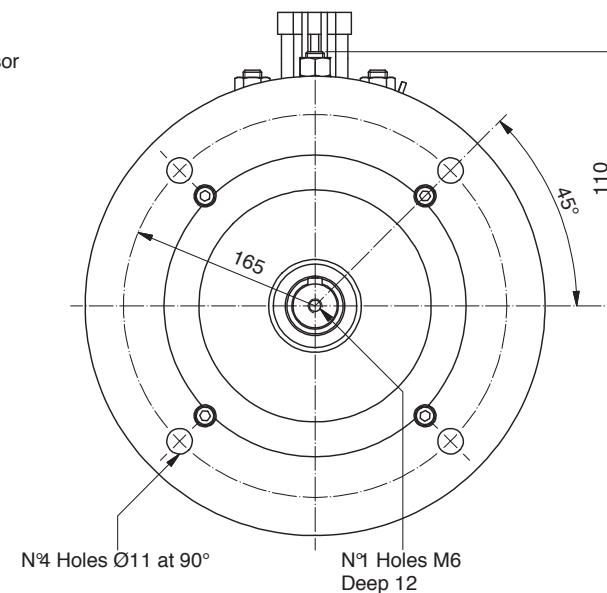

**AL125.P0002**

Power	1200 W
Tension	48 V
Speed	3500 Rpm
Torque	3.3 Nm
Enclosure	IP 20