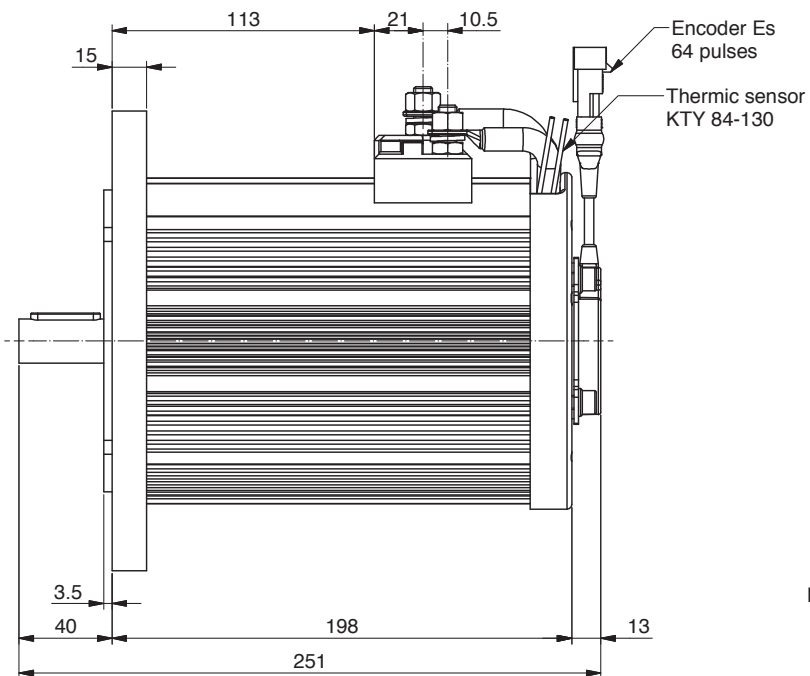

**AL125.P0002**

Power	1200 W
Tension	48 V
Speed	3500 Rpm
Torque	3.3 Nm
Enclosure	IP 20