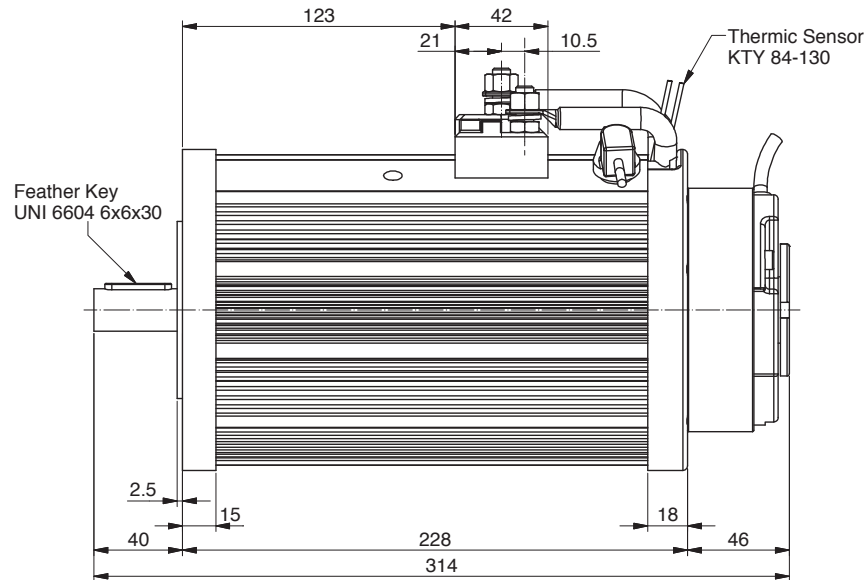

# AL125.P0005

Power	1200 W
Tension	24 V
Speed	2850 Rpm
Torque	4 Nm
Enclosure	IP 20