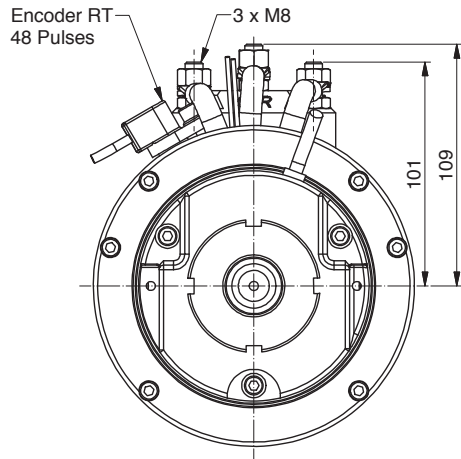

# AL125.P0005

Power	1200 W
Tension	24 V
Speed	2850 Rpm
Torque	4 Nm
Enclosure	IP 20