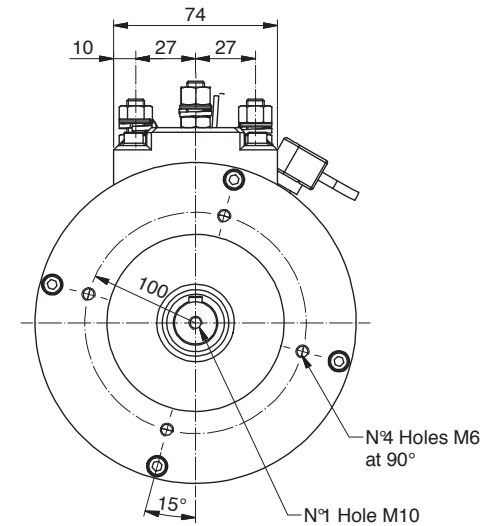

# AL125.P0005

Power	1200 W
Tension	24 V
Speed	2850 Rpm
Torque	4 Nm
Enclosure	IP 20