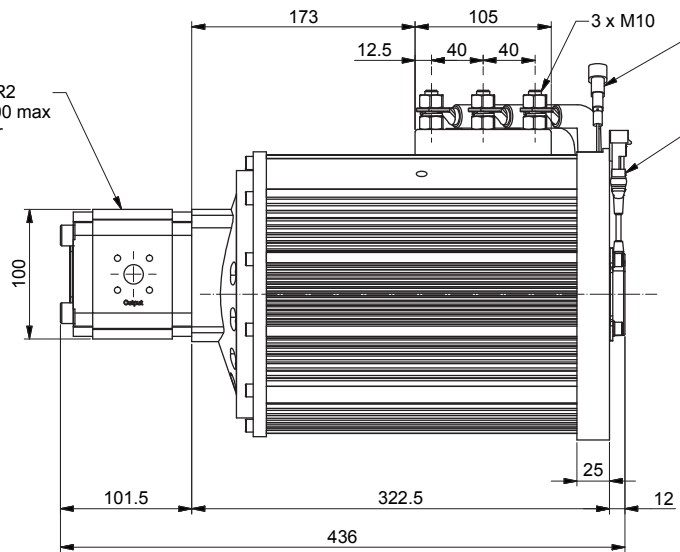

ALE200.0002.0199

Bosch gear pump GR2
14 cm³, rpm/min 3000 max
max pressure 280bar

THERMIC SENSOR KTY 84-130 CABLED WITH
AMP SUPERSEAL 1.5 SERIES CONNECTORS
2 POSITIONS RIF.282104-1

ENCODER ES 64 PULSES CABLED WITH
AMP SUPERSEAL 1.5 SERIES CONNECTORS
4 POSITIONS RIF.282106-1

Power	14000 W
Tension	48 V
Speed	2000 Rpm
Torque	66.9 Nm
Enclosure	IP 20