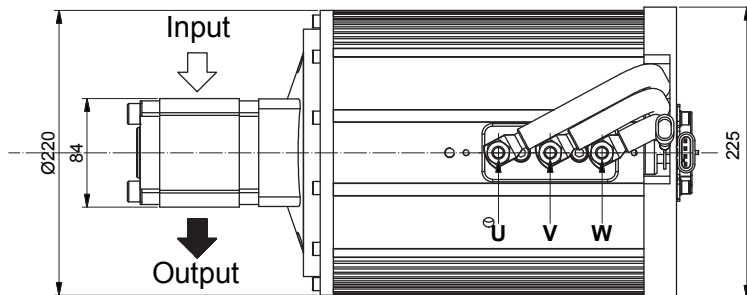

ALE200.0002.0199

Bosch gear pump GR2
14 cm³, rpm/min 3000 max
max pressure 280bar

THERMIC SENSOR KTY 84-130 CABLED WITH
AMP SUPERSEAL 1.5 SERIES CONNECTORS
2 POSITIONS RIF.282104-1

ENCODER ES 64 PULSES CABLED WITH
AMP SUPERSEAL 1.5 SERIES CONNECTORS
4 POSITIONS RIF.282106-1

Power	14000 W
Tension	48 V
Speed	2000 Rpm
Torque	66.9 Nm
Enclosure	IP 20