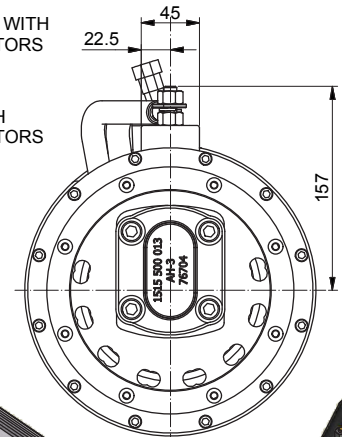

ALE200.0002.0199

Bosch gear pump GR2
14 cm³, rpm/min 3000 max
max pressure 280bar

THERMIC SENSOR KTY 84-130 CABLED WITH
AMP SUPERSEAL 1.5 SERIES CONNECTORS
2 POSITIONS RIF.282104-1

ENCODER ES 64 PULSES CABLED WITH
AMP SUPERSEAL 1.5 SERIES CONNECTORS
4 POSITIONS RIF.282106-1

Power	14000 W
Tension	48 V
Speed	2000 Rpm
Torque	66.9 Nm
Enclosure	IP 20