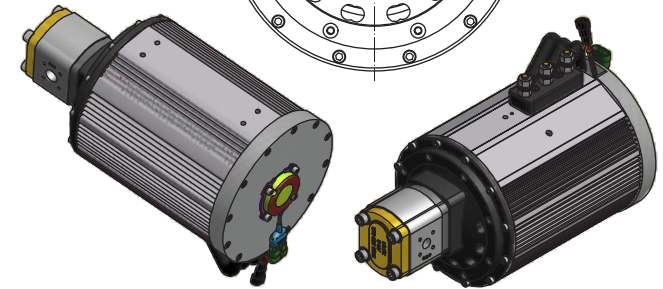

ALE200.0002.0199

Bosch gear pump GR2
14 cm³, rpm/min 3000 max
max pressure 280bar

THERMIC SENSOR KTY 84-130 CABLED WITH
AMP SUPERSEAL 1.5 SERIES CONNECTORS
2 POSITIONS RIF.282104-1

ENCODER ES 64 PULSES CABLED WITH
AMP SUPERSEAL 1.5 SERIES CONNECTORS
4 POSITIONS RIF.282106-1

Power	14000 W
Tension	48 V
Speed	2000 Rpm
Torque	66.9 Nm
Enclosure	IP 20