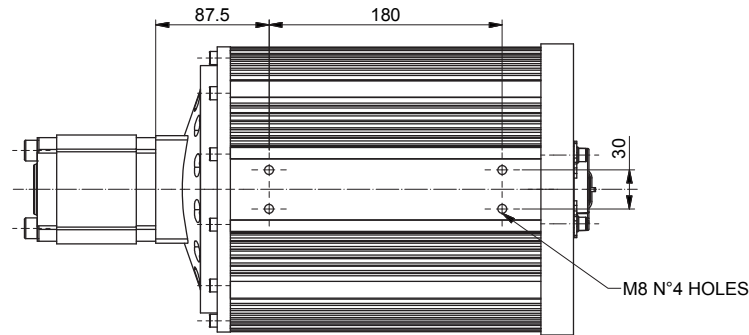

ALE200.0002.0199

Bosch gear pump GR2
14 cm³, rpm/min 3000 max
max pressure 280bar

THERMIC SENSOR KTY 84-130 CABLED WITH
AMP SUPERSEAL 1.5 SERIES CONNECTORS
2 POSITIONS RIF.282104-1

ENCODER ES 64 PULSES CABLED WITH
AMP SUPERSEAL 1.5 SERIES CONNECTORS
4 POSITIONS RIF.282106-1

Power	14000 W
Tension	48 V
Speed	2000 Rpm
Torque	66.9 Nm
Enclosure	IP 20