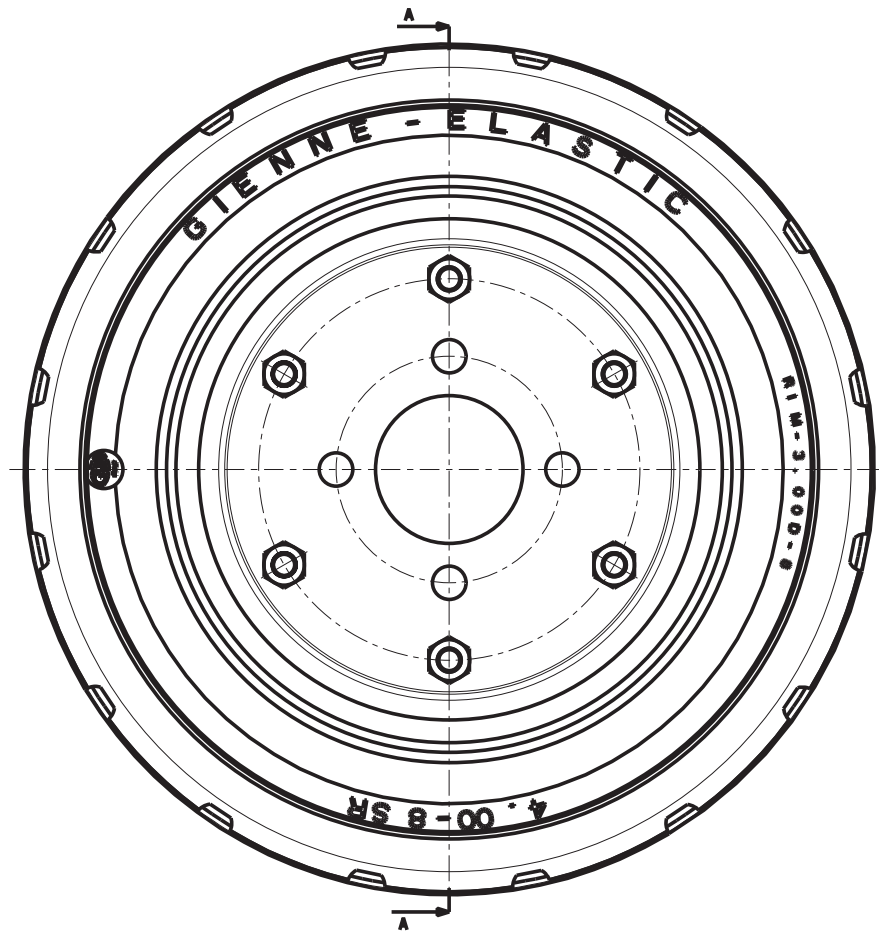

Full rubber wheel 357 x 105 mm

SCALA 1:2