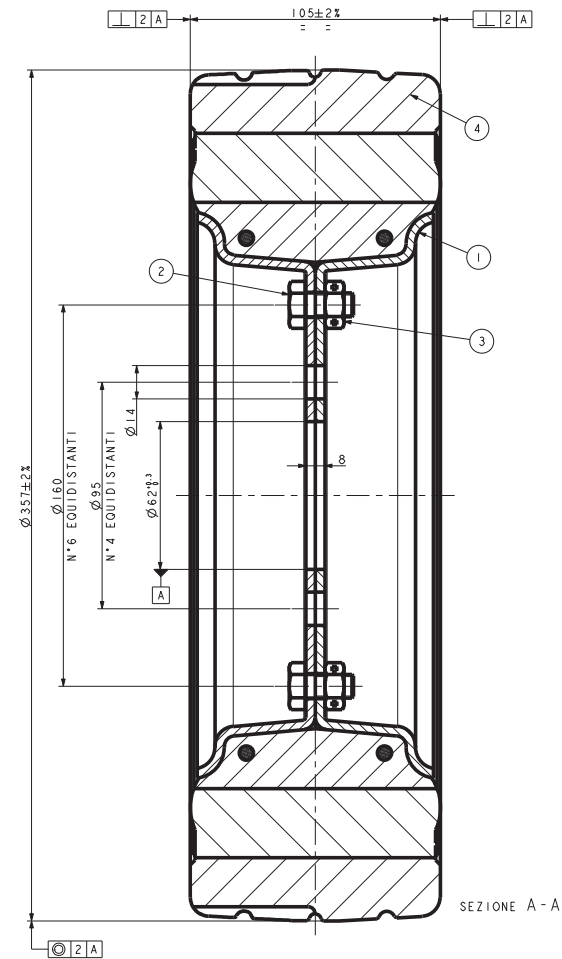

Full rubber wheel 357 x 105 mm

SCALA 1:2