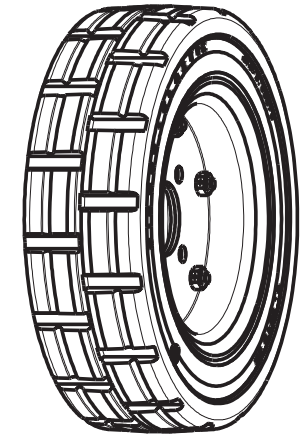

Full rubber wheel 357 x 105 mm

SCALA 1:2