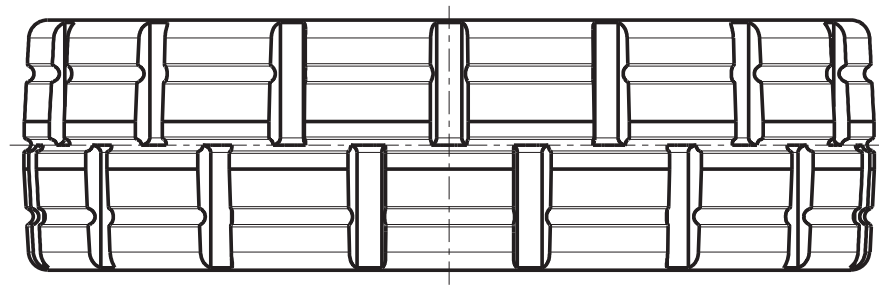

Full rubber wheel 357 x 105 mm

SCALA 1:2